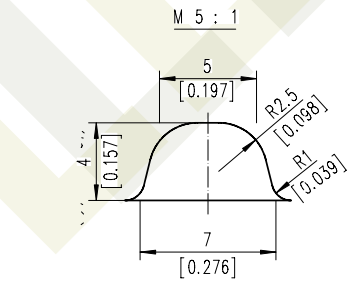

WEST COAST BOTTLES

Number: 1.5L BDX 2621
Name: Julia
Style: Bordeaux Taper
Capacity: 1.5 L
Finish: Standard Cork
Color: Antique Green
Height: 359 mm
Weight: 920 g
Diameter: 102 mm

WESTCOASTBOTTLES.COM

PLEASE CONTACT US TO PLACE AN ORDER, REQUEST QUOTES OR TO REQUEST SAMPLES