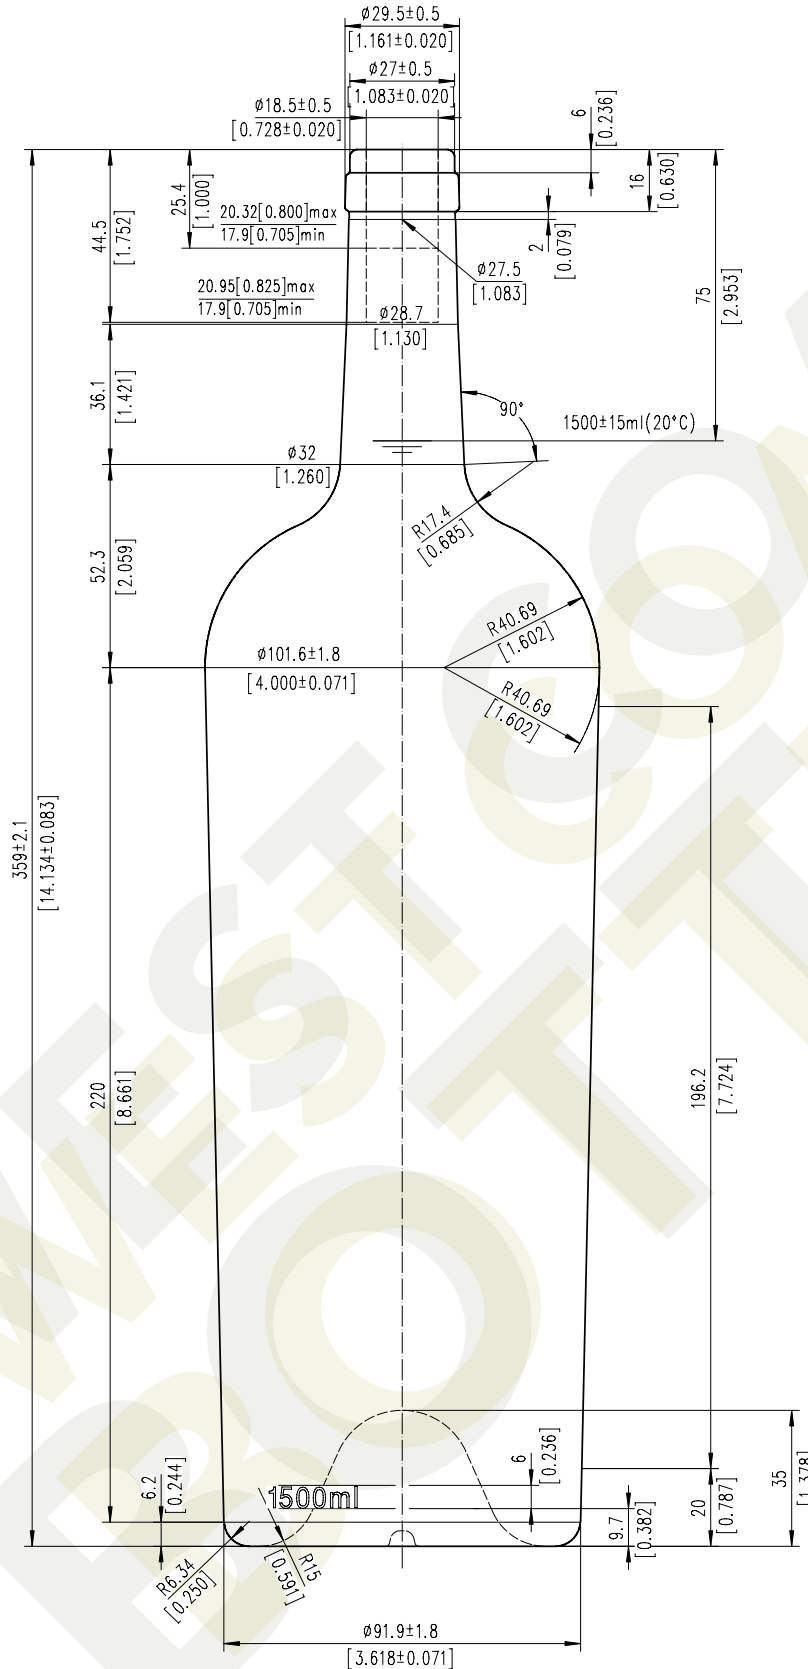

WEST COAST BOTTLES

Number: 1.5L BDX 2621
Name: Julia
Style: Bordeaux Taper
Capacity: 1.5 L
Finish: Standard Cork
Color: Antique Green
Height: 359 mm
Weight: 920 g
Diameter: 102 mm

WESTCOASTBOTTLES.COM

PLEASE CONTACT US TO PLACE AN ORDER, REQUEST QUOTES OR TO REQUEST SAMPLES