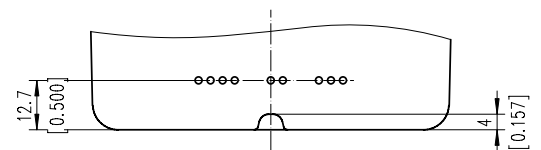

WEST COAST BOTTLES

Number: 1.5L BDX 2621
Name: Julia
Style: Bordeaux Taper
Capacity: 1.5 L
Finish: Standard Cork
Color: Antique Green
Height: 359 mm
Weight: 920 g
Diameter: 102 mm

WESTCOASTBOTTLES.COM

PLEASE CONTACT US TO PLACE AN ORDER, REQUEST QUOTES OR TO REQUEST SAMPLES