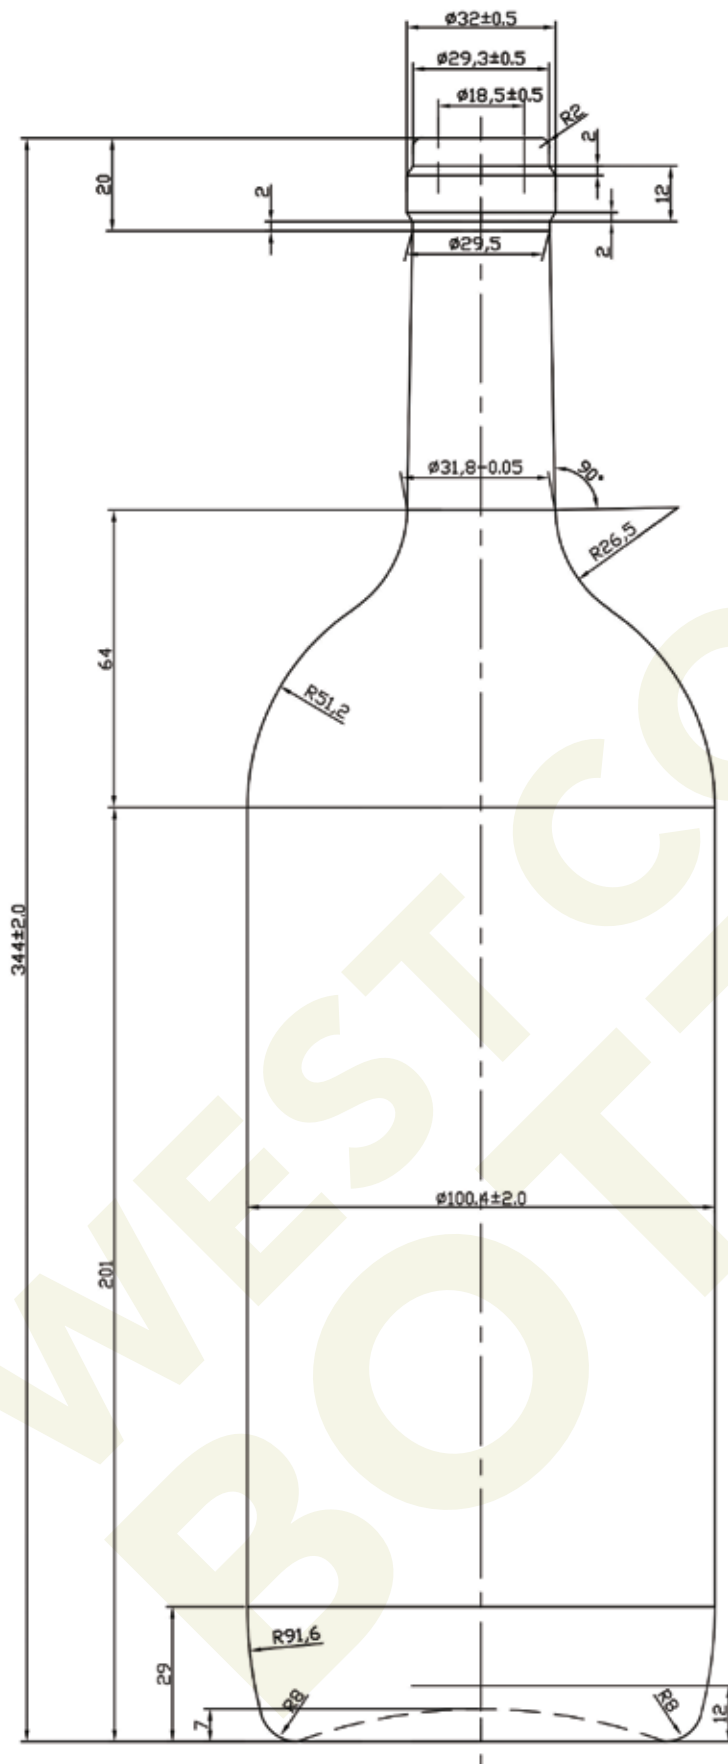

WEST COAST BOTTLES

- Number: 1.5L-1930
- Name: Gabriella
- Style: Bordeaux
- Capacity: 1.5 L
- Finish: Standard Cork
- Color: Antique Green, Flint
- Height: 344 mm
- Weight: 945 g
- Diameter: 100 mm

WESTCOASTBOTTLES.COM