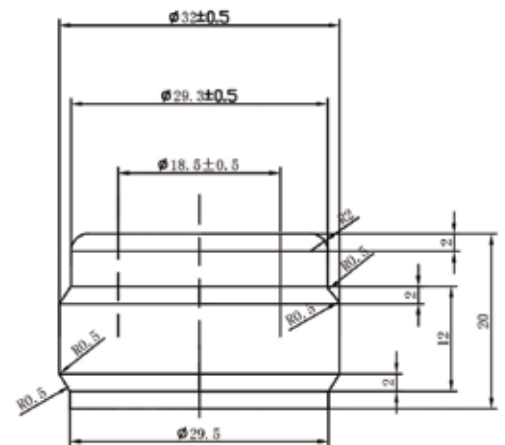

WEST COAST BOTTLES

- Number: 1.5L-1930
- Name: Gabriella
- Style: Bordeaux
- Capacity: 1.5 L
- Finish: Standard Cork
- Color: Antique Green, Flint
- Height: 344 mm
- Weight: 945 g
- Diameter: 100 mm

WESTCOASTBOTTLES.COM