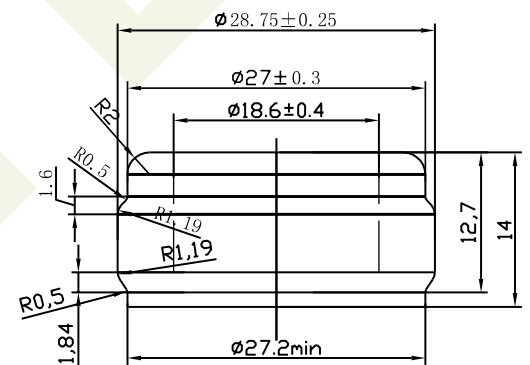

WEST COAST BOTTLES

- Number: W42
- Name: Eva
- Style: Bordeaux
- Capacity: 750 ml
- Finish: Standard Cork
- Color: Antique Green, Flint
- Height: 301.63 mm
- Weight: 500 g
- Diameter: 75.44 mm

WESTCOASTBOTTLES.COM

301.63±1.6

231.44

183.97

168.09

38.89

38.1

25.4

12.7

90°

R15.09

R49.28

Ø75.44±1.2

Ø17.91~19.05

Ø27.2min

Ø17.91~20.32

Ø17.91~20.96

750±7.5ml

Ø31.34

R6.35

63.5

15.88

4.78

R50.8

R9.53

R95.4

750 ML

R4.78

R11.13

32.94

PLEASE CONTACT US TO PLACE AN ORDER, REQUEST QUOTES OR TO REQUEST SAMPLES

1-800-282-2028 | SALES@WESTCOASTBOTTLES.COM