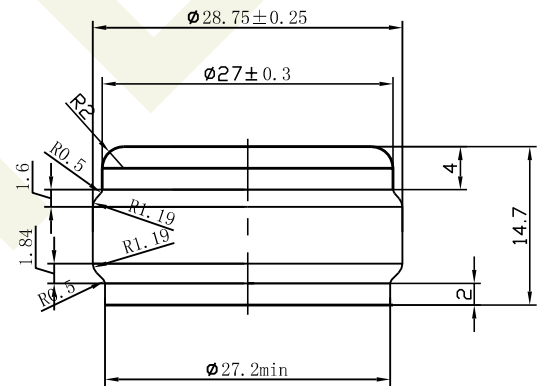

WEST COAST BOTTLES

Number:	W50
Name:	Leila
Style:	Bordeaux
Capacity:	750 ml
Finish:	Standard Cork
Color:	Antique Green, Flint
Height:	312.12 mm
Weight:	570 g
Diameter:	75.2 mm

WESTCOASTBOTTLES.COM

PLEASE CONTACT US TO PLACE AN ORDER, REQUEST QUOTES OR TO REQUEST SAMPLES