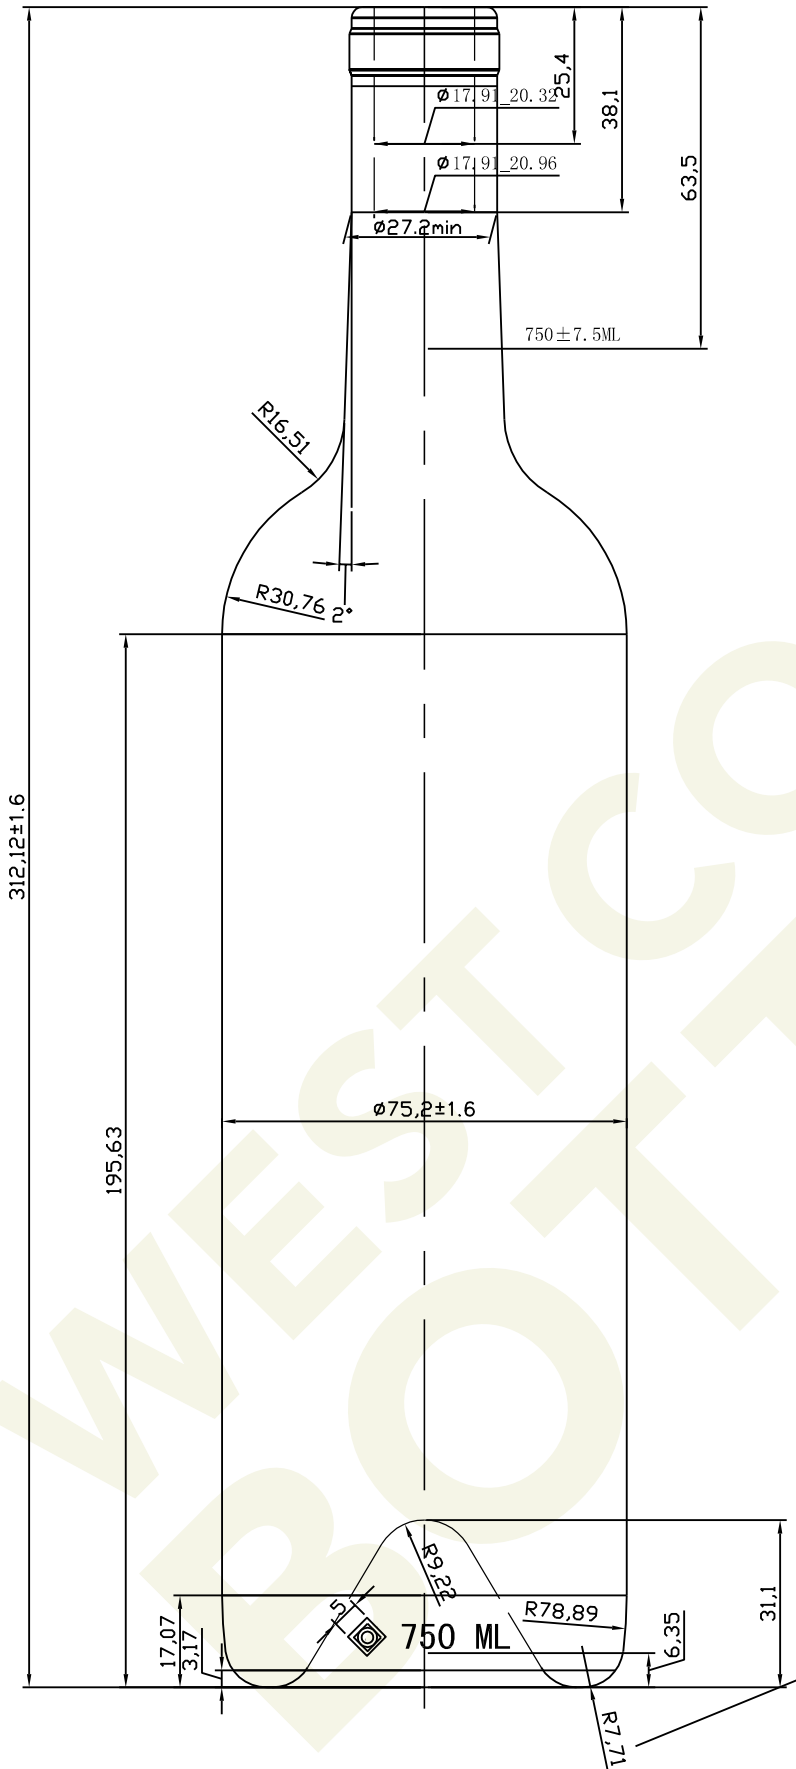

WEST COAST BOTTLES

Number:	W50
Name:	Leila
Style:	Bordeaux
Capacity:	750 ml
Finish:	Standard Cork
Color:	Antique Green, Flint
Height:	312.12 mm
Weight:	570 g
Diameter:	75.2 mm

WESTCOASTBOTTLES.COM

PLEASE CONTACT US TO PLACE AN ORDER, REQUEST QUOTES OR TO REQUEST SAMPLES