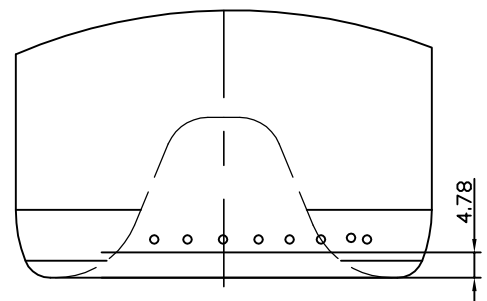

# WEST COAST BOTTLES

Number:	W227
Name:	Silvia
Style:	Bordeaux
Capacity:	750 ml
Finish:	Standard Cork
Color:	Antique Green
Height:	306 mm
Weight:	700 g
Diameter:	77.9 mm

[WESTCOASTBOTTLES.COM](http://WESTCOASTBOTTLES.COM)