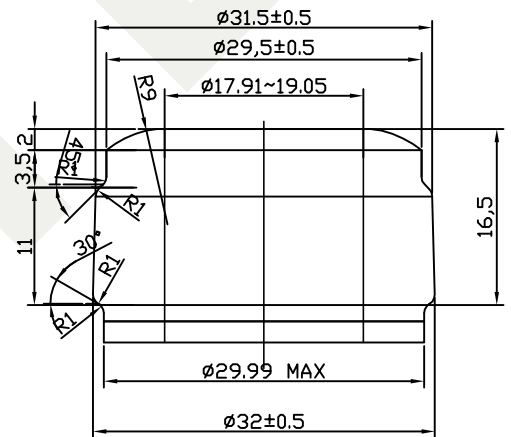

# WEST COAST BOTTLES

Number:	W227
Name:	Silvia
Style:	Bordeaux
Capacity:	750 ml
Finish:	Standard Cork
Color:	Antique Green
Height:	306 mm
Weight:	700 g
Diameter:	77.9 mm

[WESTCOASTBOTTLES.COM](http://WESTCOASTBOTTLES.COM)