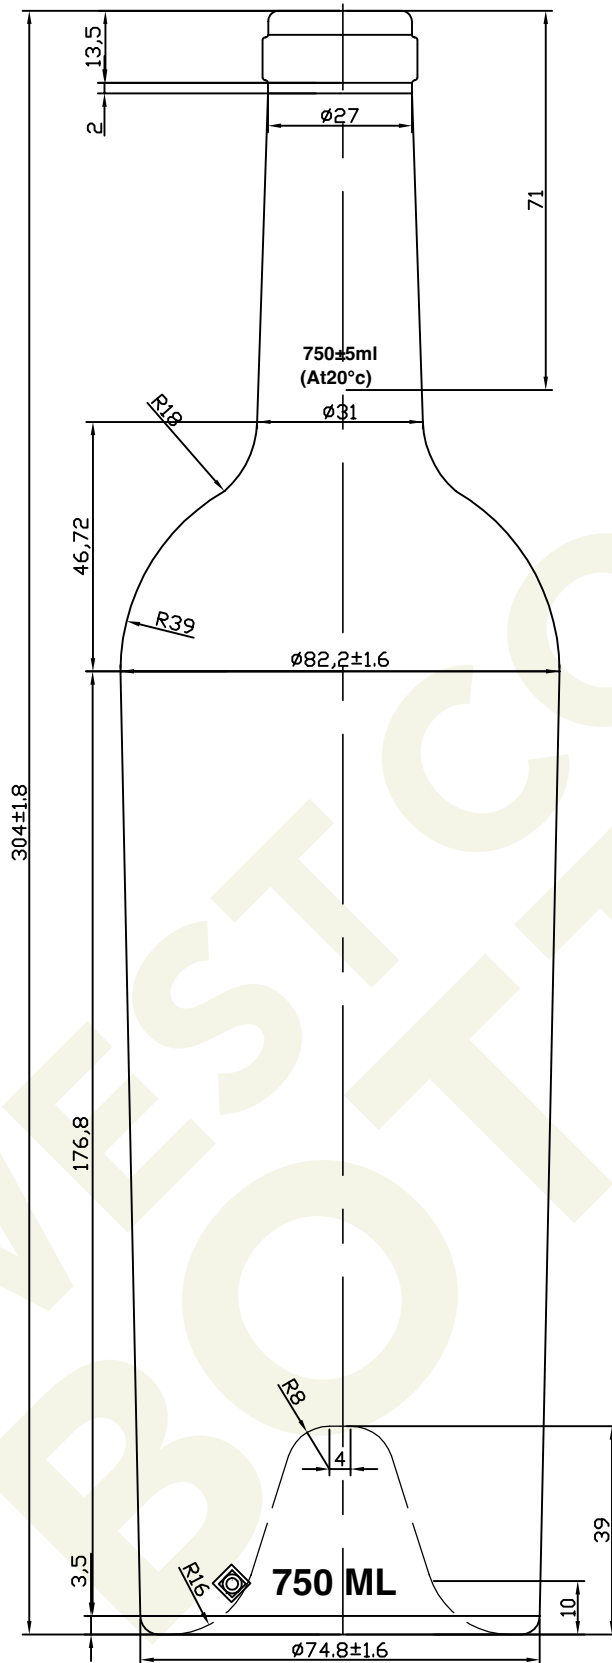

WEST COAST BOTTLES

Number:	W272
Name:	Selina
Style:	Tapered Bordeaux
Capacity:	750 ml
Finish:	Standard Cork
Color:	Antique Green
Height:	304 mm
Weight:	660 g
Shoulder Diameter:	82.2 mm
Base Diameter:	74.6 mm

WESTCOASTBOTTLES.COM

PLEASE CONTACT US TO PLACE AN ORDER, REQUEST QUOTES OR TO REQUEST SAMPLES

1-800-282-2028 | SALES@WESTCOASTBOTTLES.COM