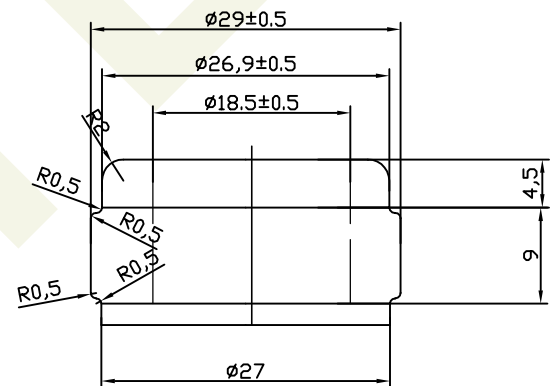

WEST COAST BOTTLES

Number:	W272
Name:	Selina
Style:	Tapered Bordeaux
Capacity:	750 ml
Finish:	Standard Cork
Color:	Antique Green
Height:	304 mm
Weight:	660 g
Shoulder Diameter:	82.2 mm
Base Diameter:	74.6 mm

WESTCOASTBOTTLES.COM

PLEASE CONTACT US TO PLACE AN ORDER, REQUEST QUOTES OR TO REQUEST SAMPLES

1-800-282-2028 | SALES@WESTCOASTBOTTLES.COM