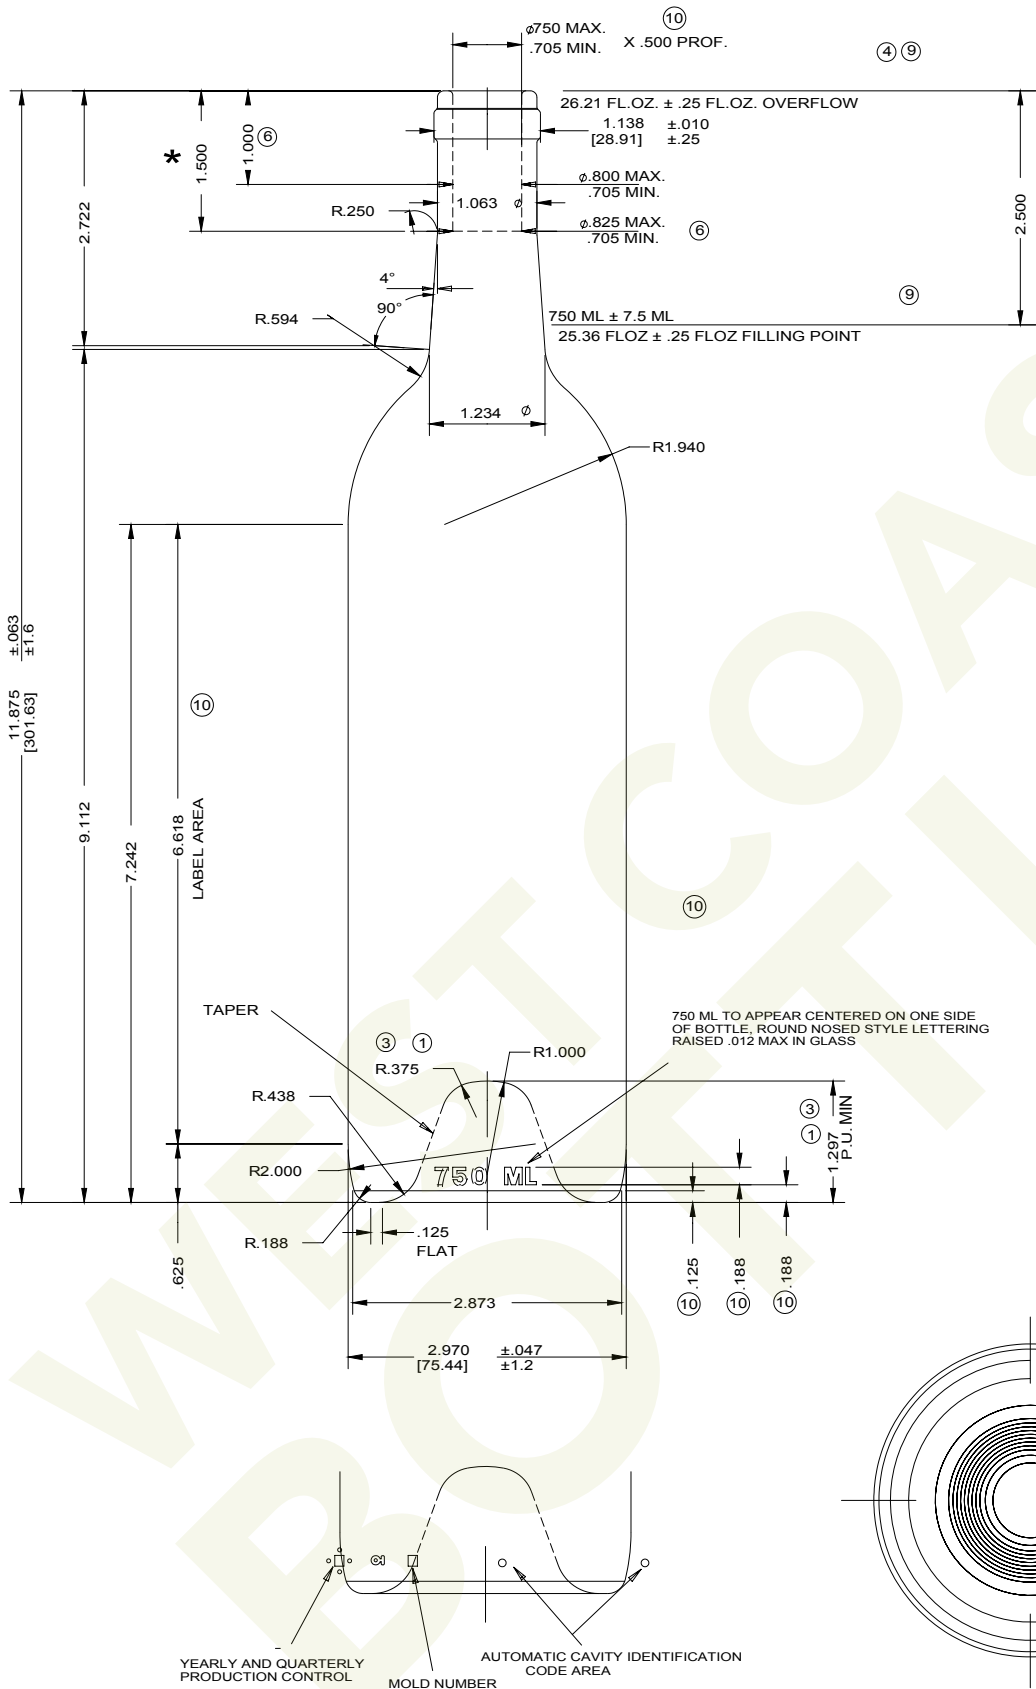

# WEST COAST BOTTLES

Number: W6  
Name: Betsy  
Style: Bordeaux  
Capacity: 750 ml  
Finish: Standard Cork  
Color: Antique Green  
Height: 301.6 mm  
Weight: 482 g  
Neck: 28.9 mm

[WESTCOASTBOTTLES.COM](http://WESTCOASTBOTTLES.COM)