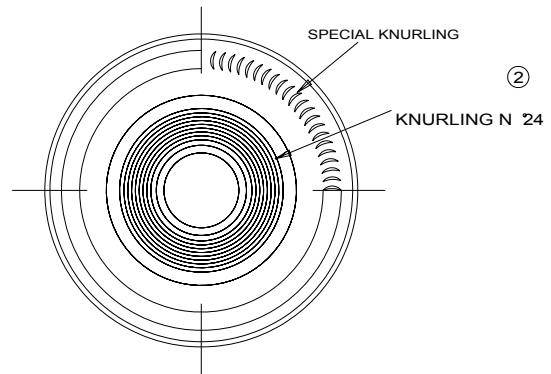

# WEST COAST BOTTLES

Number: W6  
Name: Betsy  
Style: Bordeaux  
Capacity: 750 ml  
Finish: Standard Cork  
Color: Antique Green  
Height: 301.6 mm  
Weight: 482 g  
Neck: 28.9 mm

[WESTCOASTBOTTLES.COM](http://WESTCOASTBOTTLES.COM)