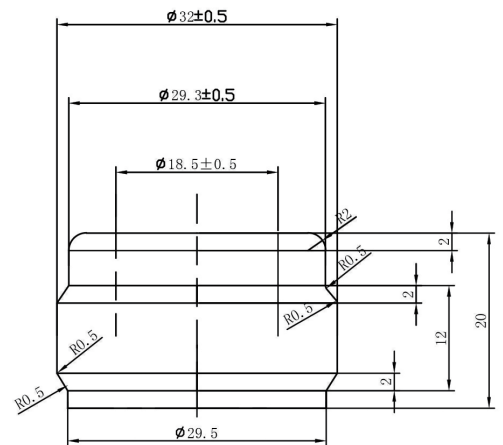

WEST COAST BOTTLES

Number: 1.5L-1930
Name: Gabriella
Style: Bordeaux
Capacity: 1.5 L
Finish: Standard Cork
Color: Antique Green, Flint
Height: 344 mm
Weight: 945 g
Diameter: 100 mm

WESTCOASTBOTTLES.COM

PLEASE CONTACT US TO PLACE AN ORDER, REQUEST QUOTES OR TO REQUEST SAMPLES