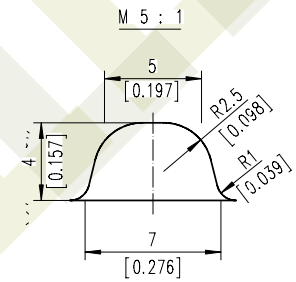

# WEST COAST BOTTLES

Number: 1.5L BDX 2621  
Name: Julia  
Style: Bordeaux Taper  
Capacity: 1.5 L  
Finish: Standard Cork  
Color: Antique Green  
Height: 359 mm  
Weight: 920 g  
Diameter: 102 mm

[WESTCOASTBOTTLES.COM](http://WESTCOASTBOTTLES.COM)