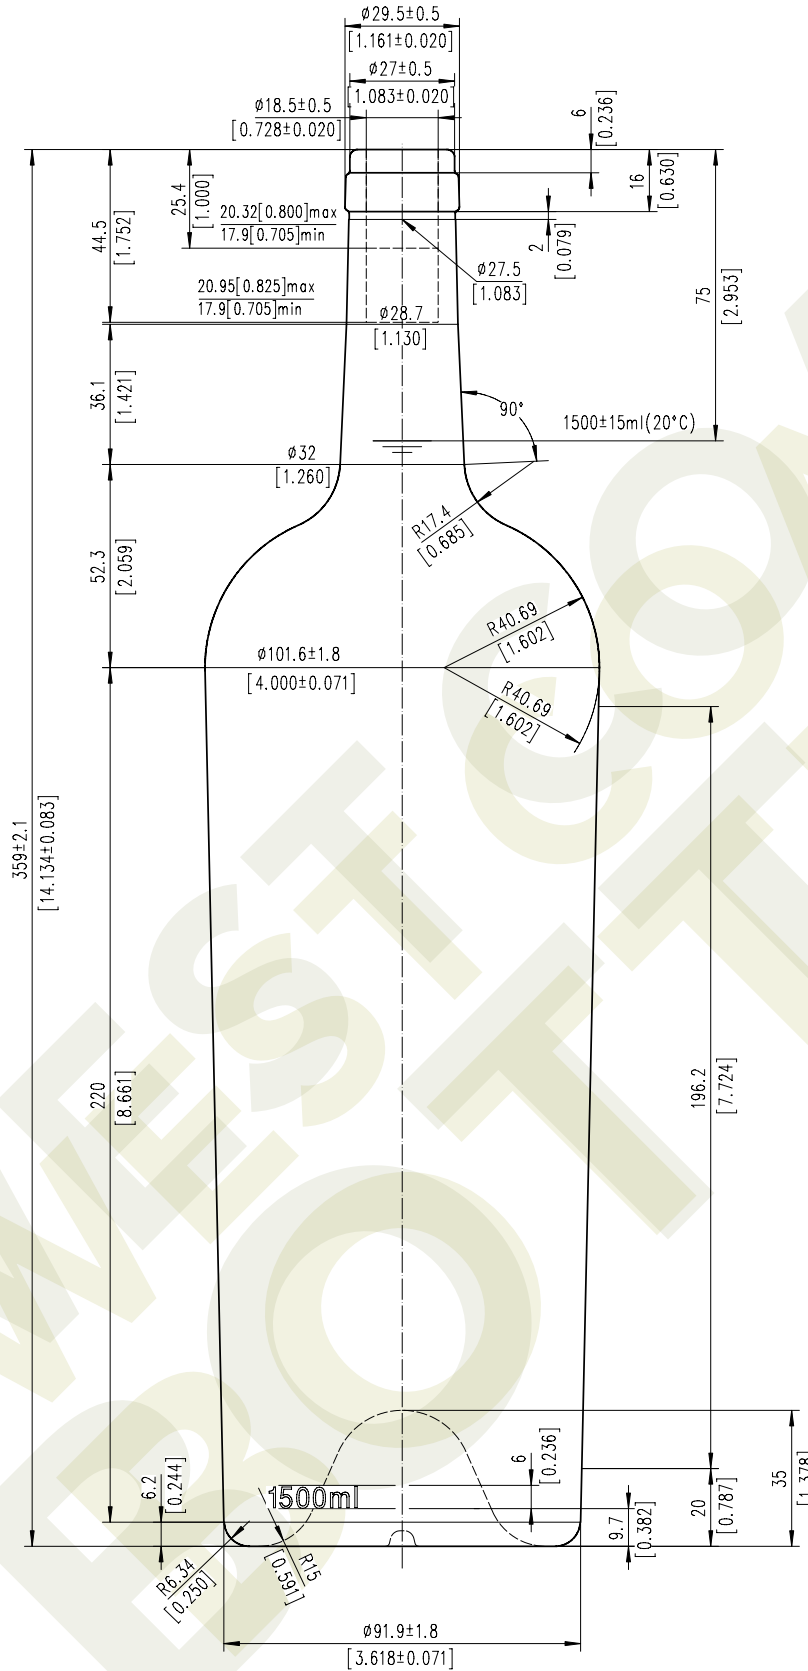

# WEST COAST BOTTLES

Number: 1.5L BDX 2621  
Name: Julia  
Style: Bordeaux Taper  
Capacity: 1.5 L  
Finish: Standard Cork  
Color: Antique Green  
Height: 359 mm  
Weight: 920 g  
Diameter: 102 mm

[WESTCOASTBOTTLES.COM](http://WESTCOASTBOTTLES.COM)