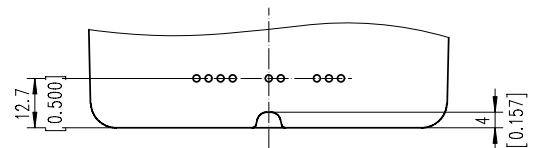

# WEST COAST BOTTLES

Number: 1.5L BDX 2621  
Name: Julia  
Style: Bordeaux Taper  
Capacity: 1.5 L  
Finish: Standard Cork  
Color: Antique Green  
Height: 359 mm  
Weight: 920 g  
Diameter: 102 mm

[WESTCOASTBOTTLES.COM](http://WESTCOASTBOTTLES.COM)