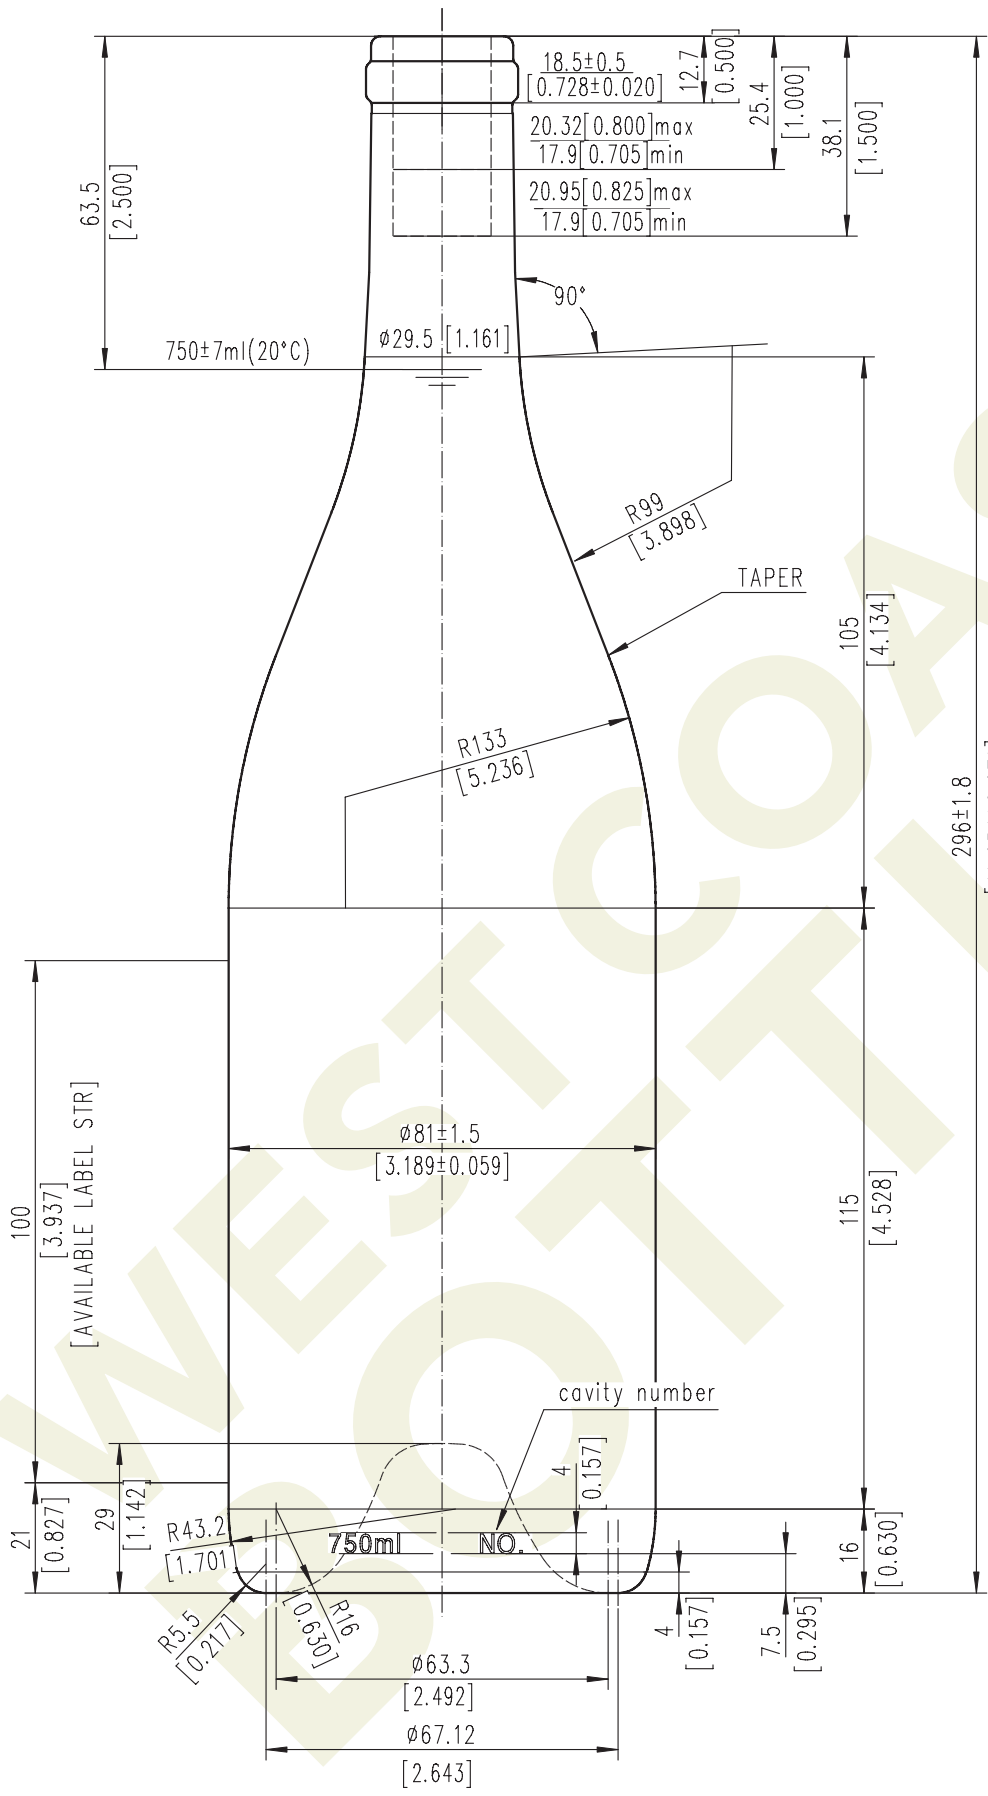

WEST COAST BOTTLES

- Number: 2107
- Name: Tina
- Style: Burgundy
- Capacity: 750 ml
- Finish: Standard Cork
- Color: Dead Leaf Green
- Height: 296 mm
- Weight: 525 g
- Diameter: 81 mm

WESTCOASTBOTTLES.COM