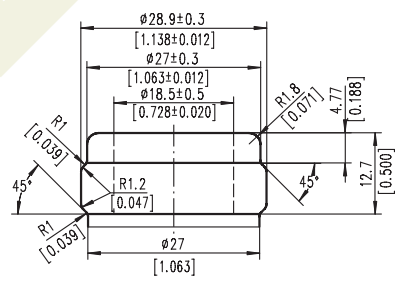

WEST COAST BOTTLES

- Number: 2107
- Name: Tina
- Style: Burgundy
- Capacity: 750 ml
- Finish: Standard Cork
- Color: Dead Leaf Green
- Height: 296 mm
- Weight: 525 g
- Diameter: 81 mm

WESTCOASTBOTTLES.COM