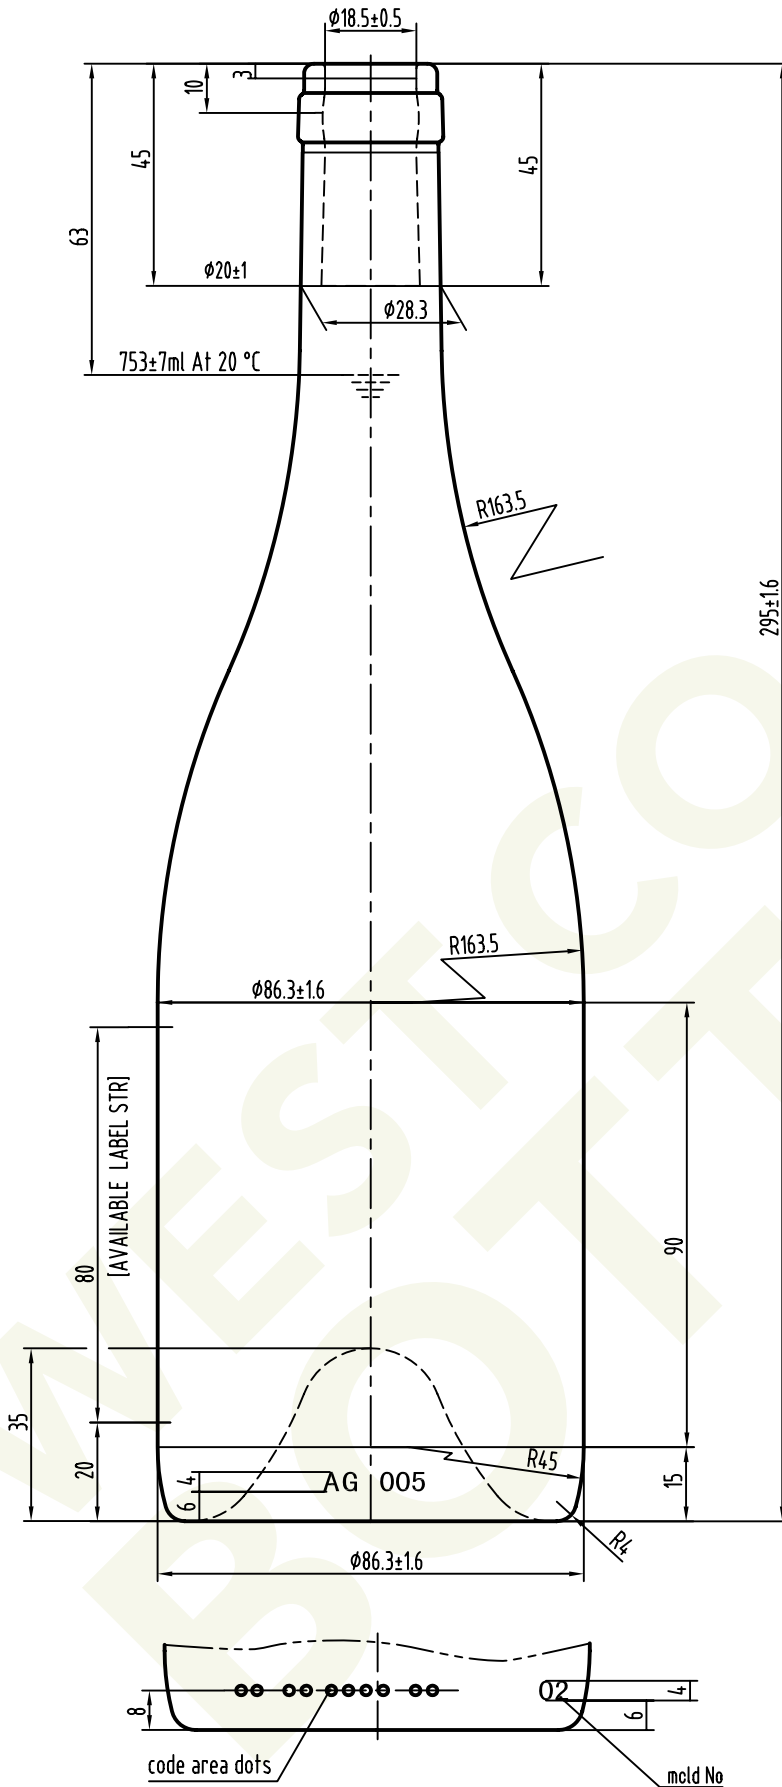

# WEST COAST BOTTLES

Number:	231BK
Name:	Camilla
Style:	Burgundy
Capacity:	750 ml
Finish:	Standard Cork
Color:	Antique Green
Height:	295 mm
Weight:	546 g
Diameter:	86.3 mm
Neck:	29 mm

[WESTCOASTBOTTLES.COM](http://WESTCOASTBOTTLES.COM)