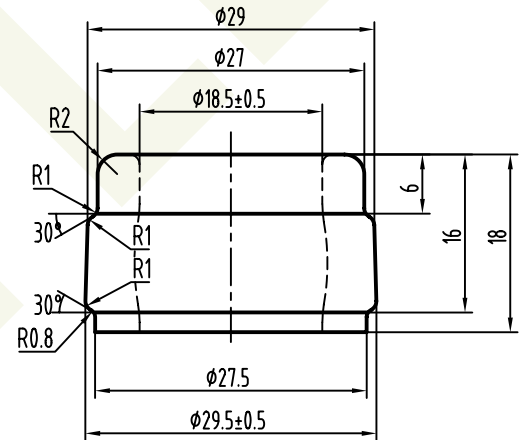

# WEST COAST BOTTLES

Number:	231BK
Name:	Camilla
Style:	Burgundy
Capacity:	750 ml
Finish:	Standard Cork
Color:	Antique Green
Height:	295 mm
Weight:	546 g
Diameter:	86.3 mm
Neck:	29 mm

[WESTCOASTBOTTLES.COM](http://WESTCOASTBOTTLES.COM)