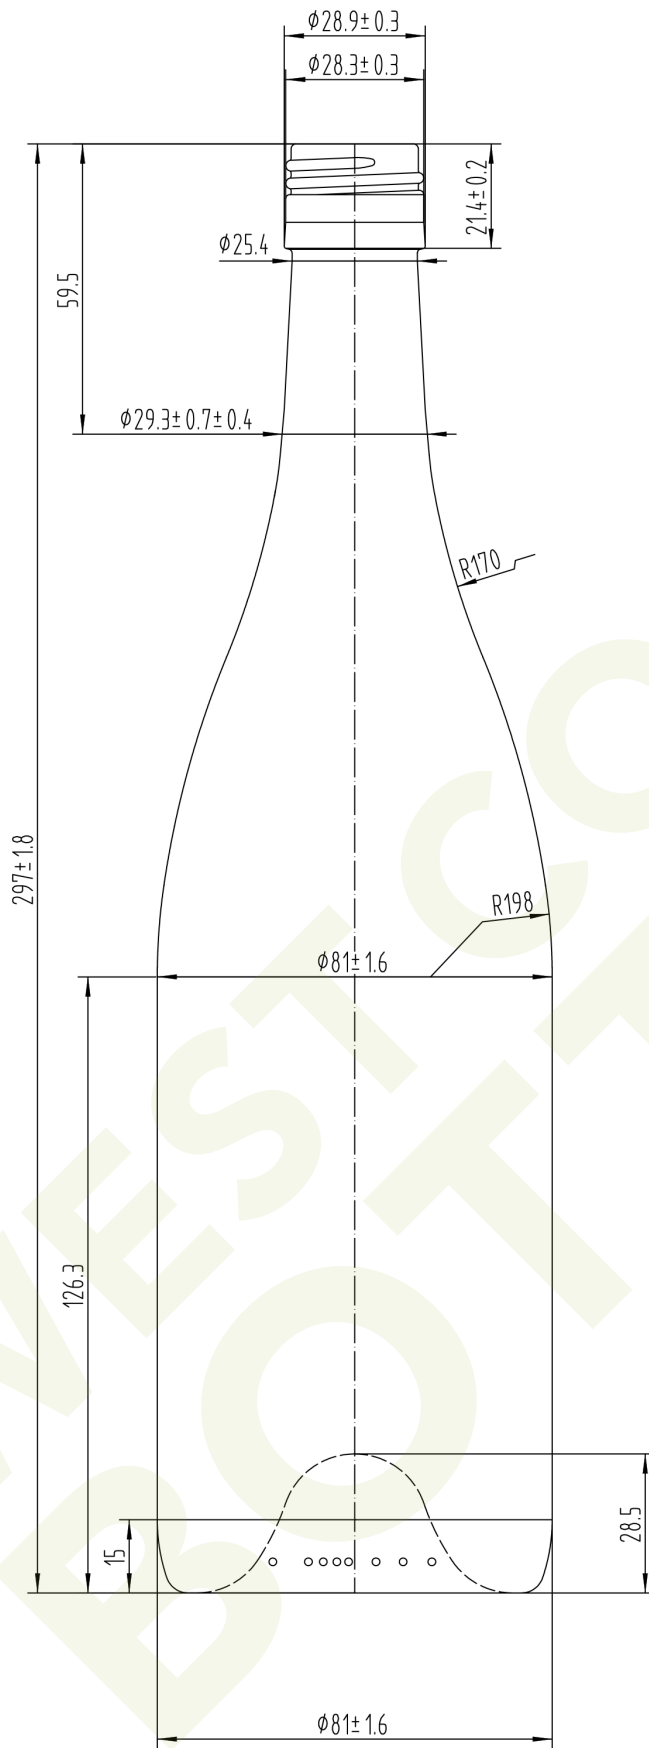

WEST COAST BOTTLES

Number:	2709S
Name:	Maria
Style:	Burgundy
Capacity:	750 ml
Finish:	Screw Cap
Color:	Antique Green
Height:	297 mm
Weight:	525 g
Diameter:	81 mm
Neck:	59.5 mm

WESTCOASTBOTTLES.COM

PLEASE CONTACT US TO PLACE AN ORDER, REQUEST QUOTES OR TO REQUEST SAMPLES