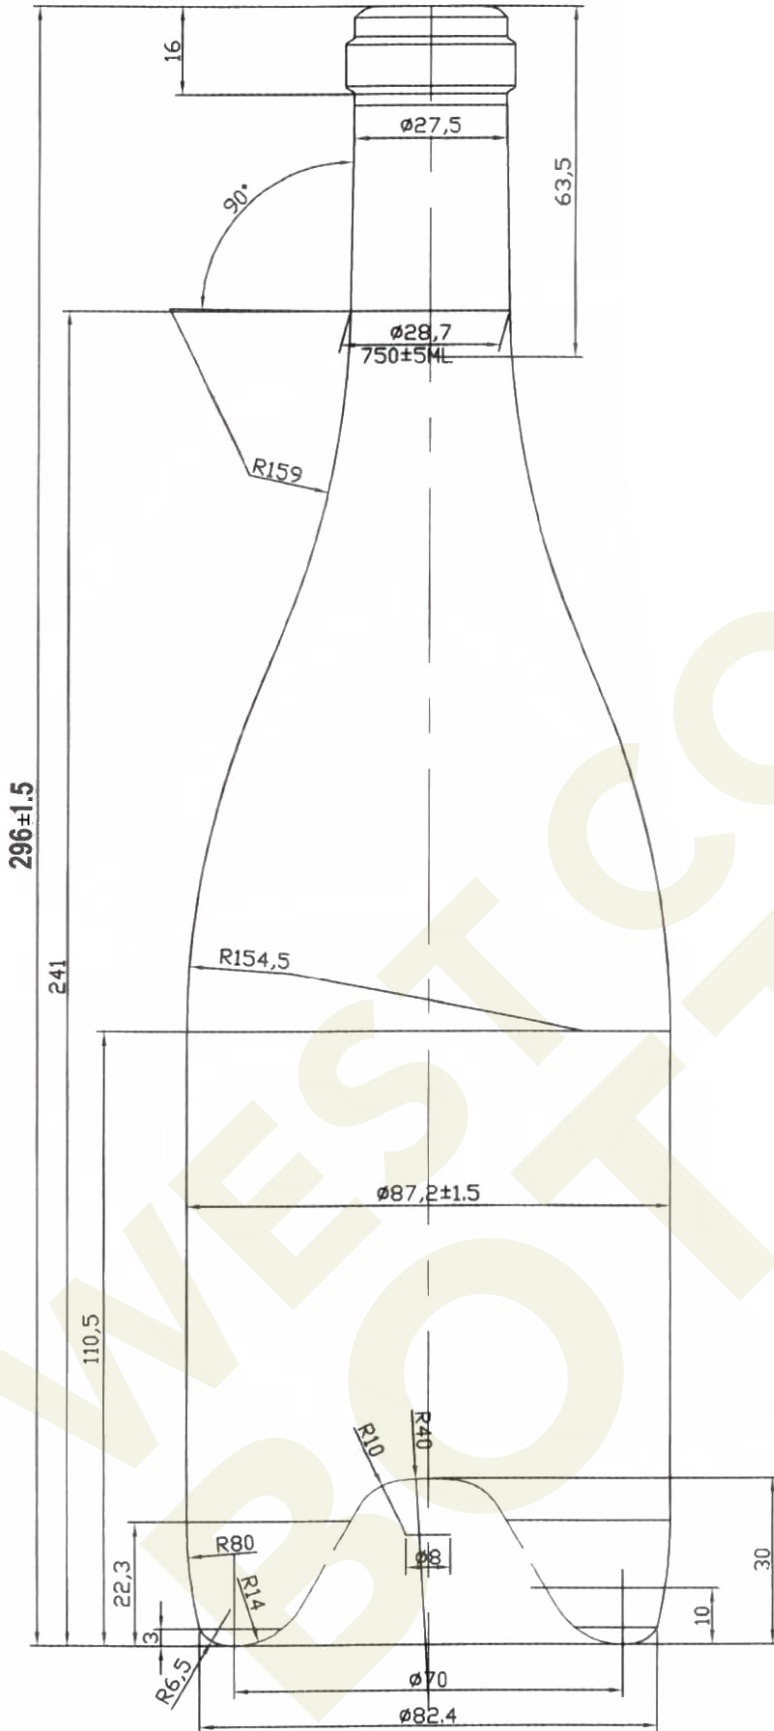

# WEST COAST BOTTLES

Number:	6211
Name:	Ellie
Style:	Burgundy
Capacity:	750 ml
Finish:	Standard Cork
Color:	Antique Green
Height:	296 mm
Weight:	680 g
Diameter:	87 mm
Neck:	29.5 mm

[WESTCOASTBOTTLES.COM](http://WESTCOASTBOTTLES.COM)