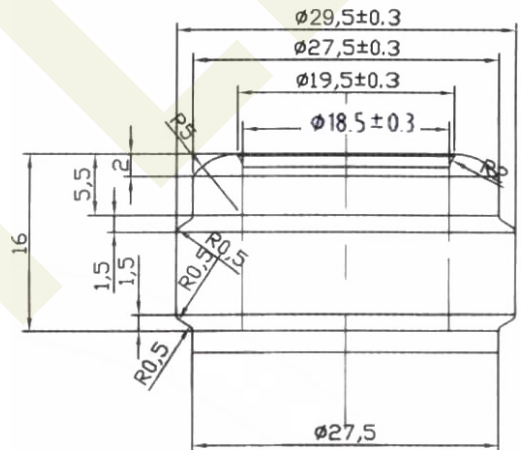

# WEST COAST BOTTLES

Number:	6211
Name:	Ellie
Style:	Burgundy
Capacity:	750 ml
Finish:	Standard Cork
Color:	Antique Green
Height:	296 mm
Weight:	680 g
Diameter:	87 mm
Neck:	29.5 mm

[WESTCOASTBOTTLES.COM](http://WESTCOASTBOTTLES.COM)