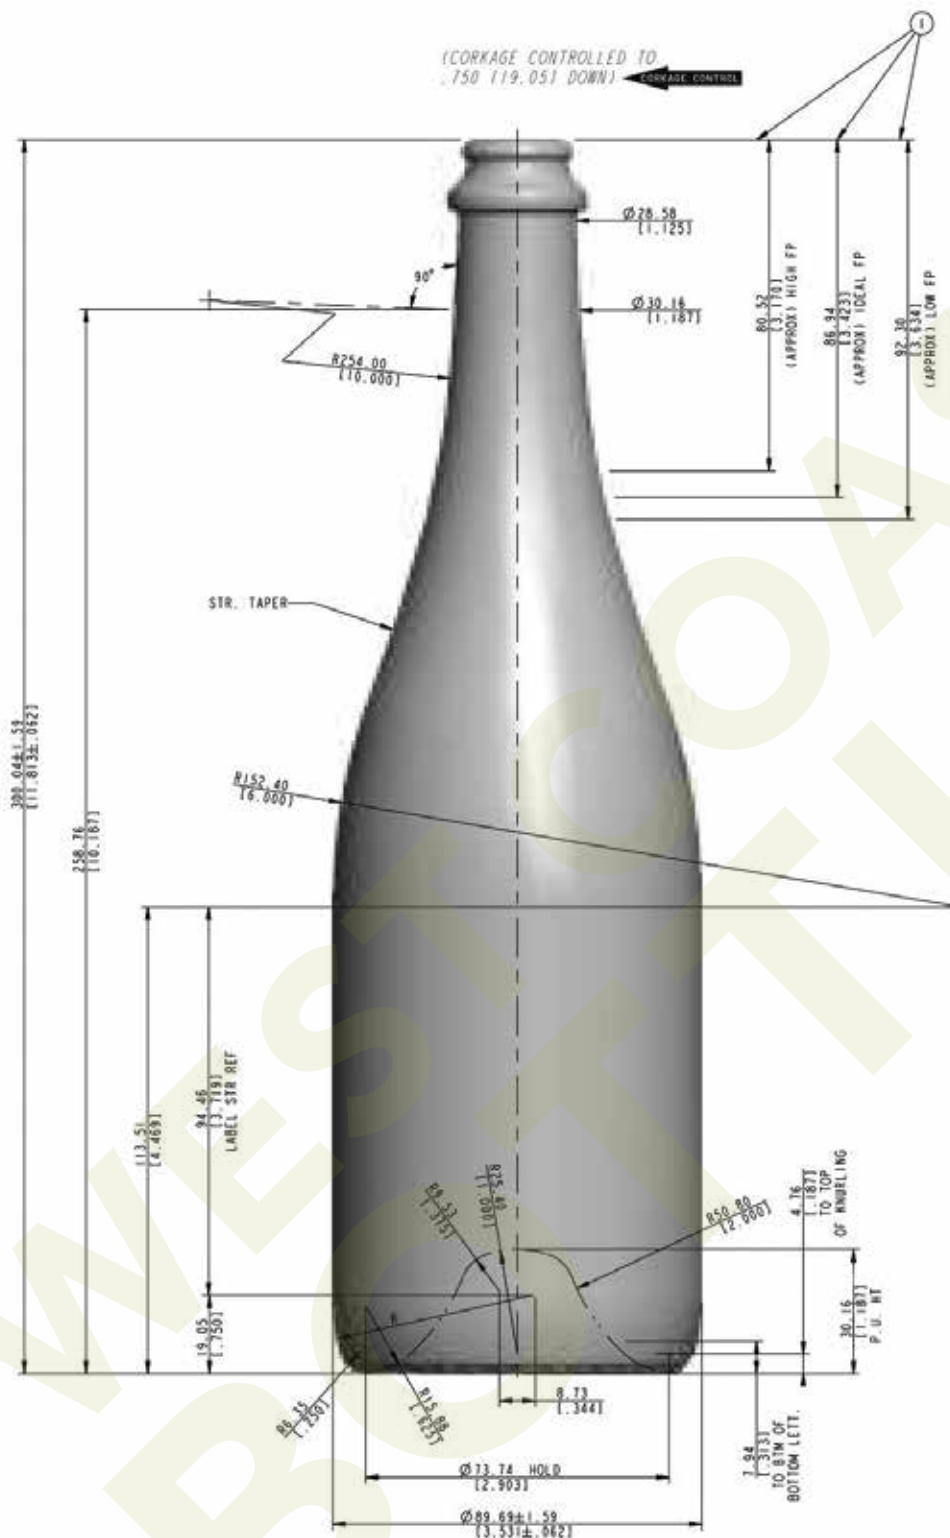

WEST COAST BOTTLES

Number:	750ml Sparkling
Name:	Francesca
Style:	Sparkling Bottle
Capacity:	750 ml
Finish:	26mm Crown
Color:	Champagne Green
Height:	300 mm
Weight:	907 g
Diameter:	89.69 mm
Max Gas Volume:	7.0 Gas Vol

WESTCOASTBOTTLES.COM

PLEASE CONTACT US TO PLACE AN ORDER, REQUEST QUOTES OR TO REQUEST SAMPLES

1-800-282-2028 | SALES@WESTCOASTBOTTLES.COM