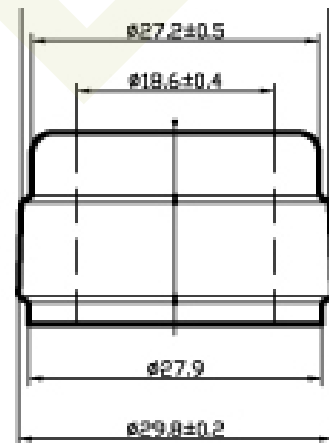

WEST COAST BOTTLES

Number: Z500
Name: Portia
Style: Specialty
Capacity: 500 ml
Finish: Standard Cork
Color: Antique Green
Height: 300 mm
Weight: 450 g
Diameter: 63 mm
Neck: 29.8 mm

WESTCOASTBOTTLES.COM

PLEASE CONTACT US TO PLACE AN ORDER, REQUEST QUOTES OR TO REQUEST SAMPLES