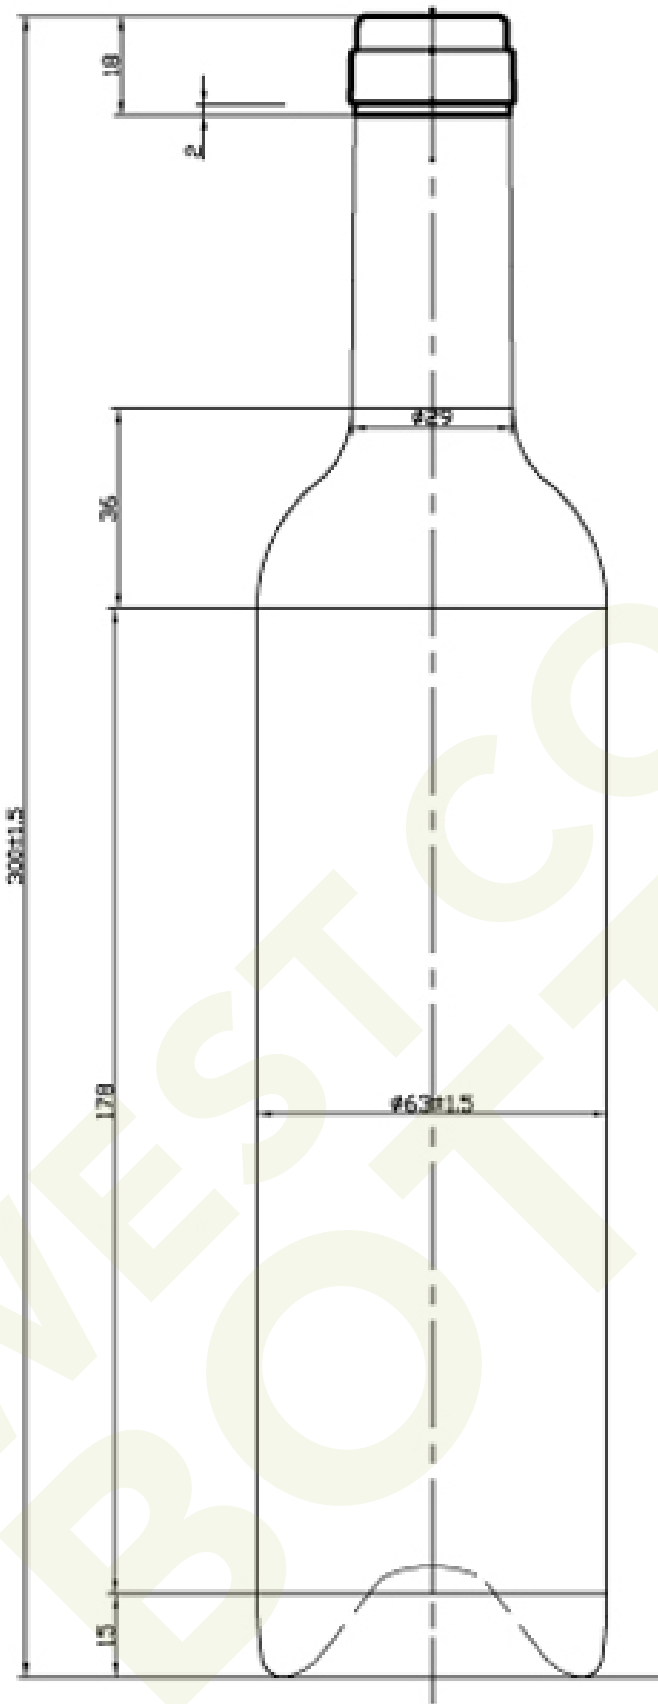

WEST COAST BOTTLES

Number: Z500
Name: Portia
Style: Specialty
Capacity: 500 ml
Finish: Standard Cork
Color: Antique Green
Height: 300 mm
Weight: 450 g
Diameter: 63 mm
Neck: 29.8 mm

WESTCOASTBOTTLES.COM

PLEASE CONTACT US TO PLACE AN ORDER, REQUEST QUOTES OR TO REQUEST SAMPLES