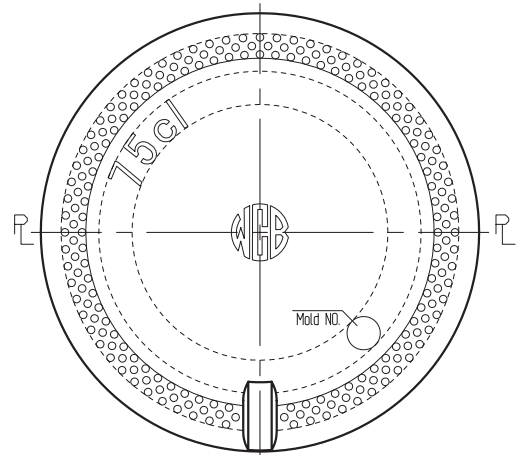

WEST COAST BOTTLES

Number:	SP2
Name:	Cascade
Style:	Spirits/Liquor
Capacity:	750 ml
Finish:	Bar Top
Finish Spec	21.5 mm
Color:	Premium Flint
Height:	220 mm
Weight:	710 g
Diameter:	92.2 mm
Neck:	34 mm

WESTCOASTBOTTLES.COM

PLEASE CONTACT US TO PLACE AN ORDER, REQUEST QUOTES OR TO REQUEST SAMPLES

1-800-282-2028 | SALES@WESTCOASTBOTTLES.COM