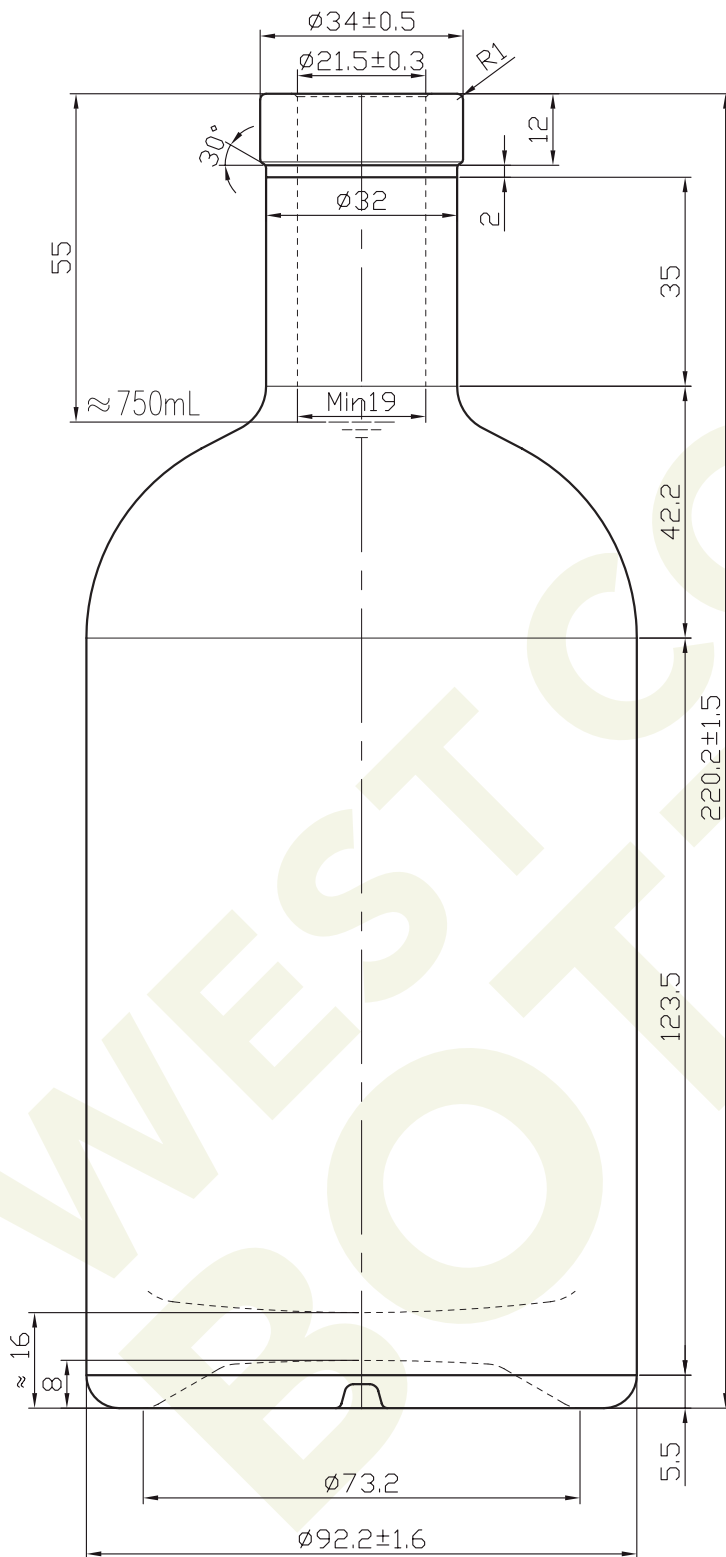

WEST COAST BOTTLES

Number:	SP2
Name:	Cascade
Style:	Spirits/Liquor
Capacity:	750 ml
Finish:	Bar Top
Finish Spec	21.5 mm
Color:	Premium Flint
Height:	220 mm
Weight:	710 g
Diameter:	92.2 mm
Neck:	34 mm

WESTCOASTBOTTLES.COM

PLEASE CONTACT US TO PLACE AN ORDER, REQUEST QUOTES OR TO REQUEST SAMPLES

1-800-282-2028 | SALES@WESTCOASTBOTTLES.COM