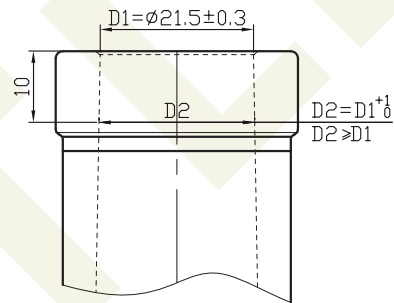

WEST COAST BOTTLES

Number:	SP2
Name:	Cascade
Style:	Spirits/Liquor
Capacity:	750 ml
Finish:	Bar Top
Finish Spec	21.5 mm
Color:	Premium Flint
Height:	220 mm
Weight:	710 g
Diameter:	92.2 mm
Neck:	34 mm

WESTCOASTBOTTLES.COM

PLEASE CONTACT US TO PLACE AN ORDER, REQUEST QUOTES OR TO REQUEST SAMPLES

1-800-282-2028 | SALES@WESTCOASTBOTTLES.COM