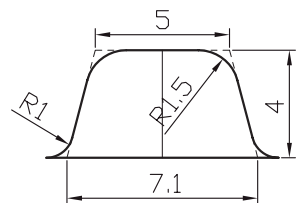

WEST COAST BOTTLES

Number:	SP2
Name:	Cascade
Style:	Spirits/Liquor
Capacity:	750 ml
Finish:	Bar Top
Finish Spec	21.5 mm
Color:	Premium Flint
Height:	220 mm
Weight:	710 g
Diameter:	92.2 mm
Neck:	34 mm

WESTCOASTBOTTLES.COM

PLEASE CONTACT US TO PLACE AN ORDER, REQUEST QUOTES OR TO REQUEST SAMPLES

1-800-282-2028 | SALES@WESTCOASTBOTTLES.COM