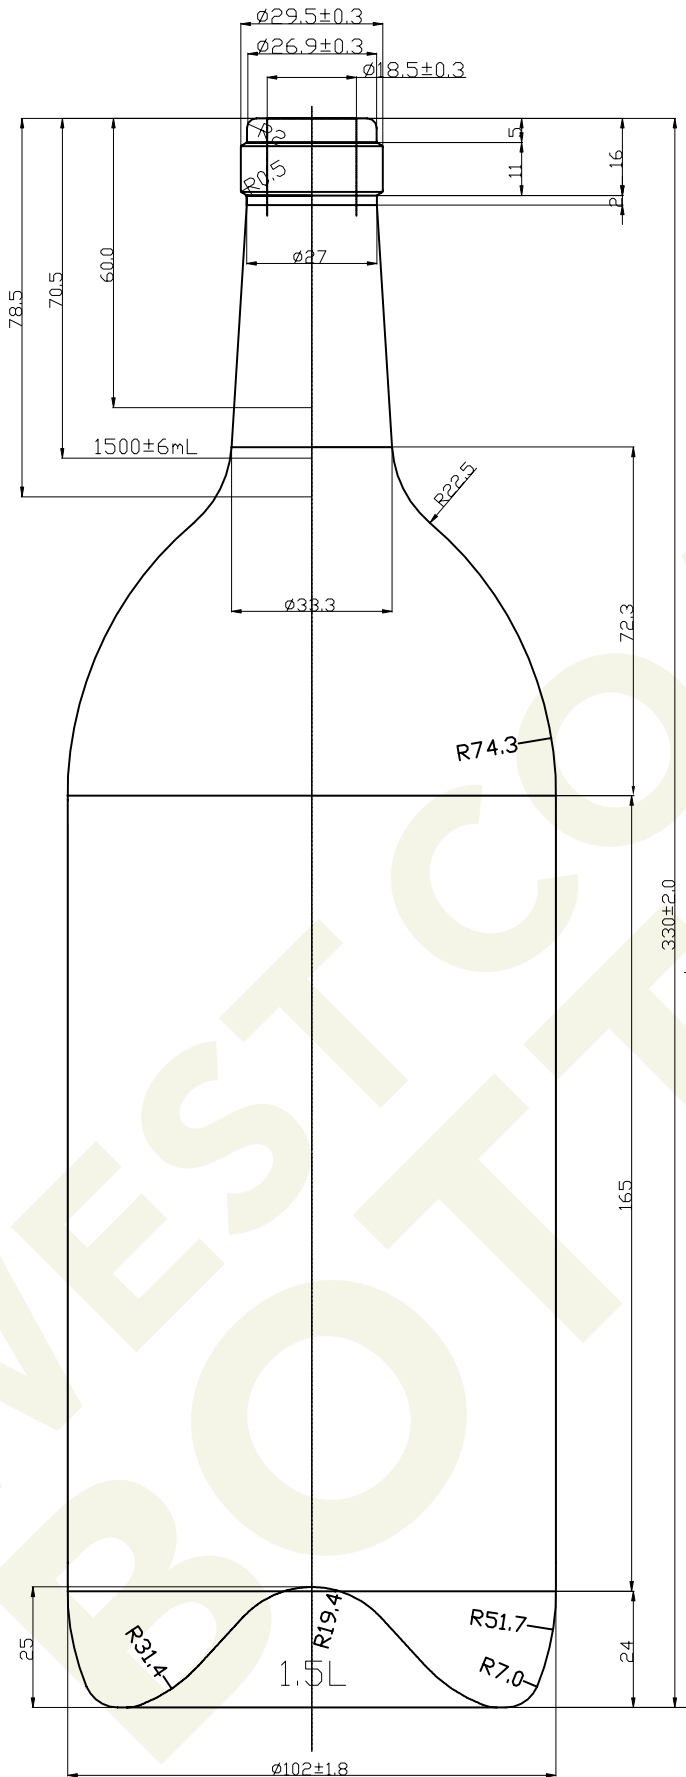

WEST COAST BOTTLES

Number:	1.5L BDX
Name:	Carla
Style:	Bordeaux
Capacity:	1.5 liter
Finish:	Standard Cork
Color:	Antique Green
Height:	330 mm
Weight:	800 g
Diameter:	102 mm

WESTCOASTBOTTLES.COM

PLEASE CONTACT US TO PLACE AN ORDER, REQUEST QUOTES OR TO REQUEST SAMPLES