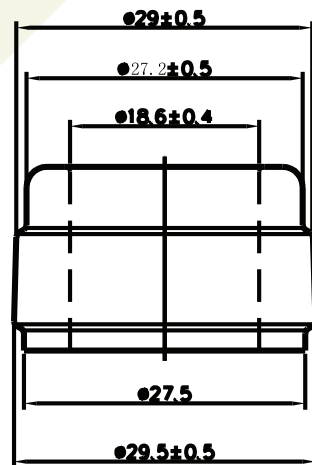

WEST COAST BOTTLES

Number: W002
Name: Elena
Style: Bordeaux
Capacity: 375 ml
Finish: Standard Cork
Color: Antique Green
Height: 255 mm
Weight: 395 g
Diameter: 61 mm

WESTCOASTBOTTLES.COM

2:1

PLEASE CONTACT US TO PLACE AN ORDER, REQUEST QUOTES OR TO REQUEST SAMPLES

1-800-282-2028 | SALES@WESTCOASTBOTTLES.COM