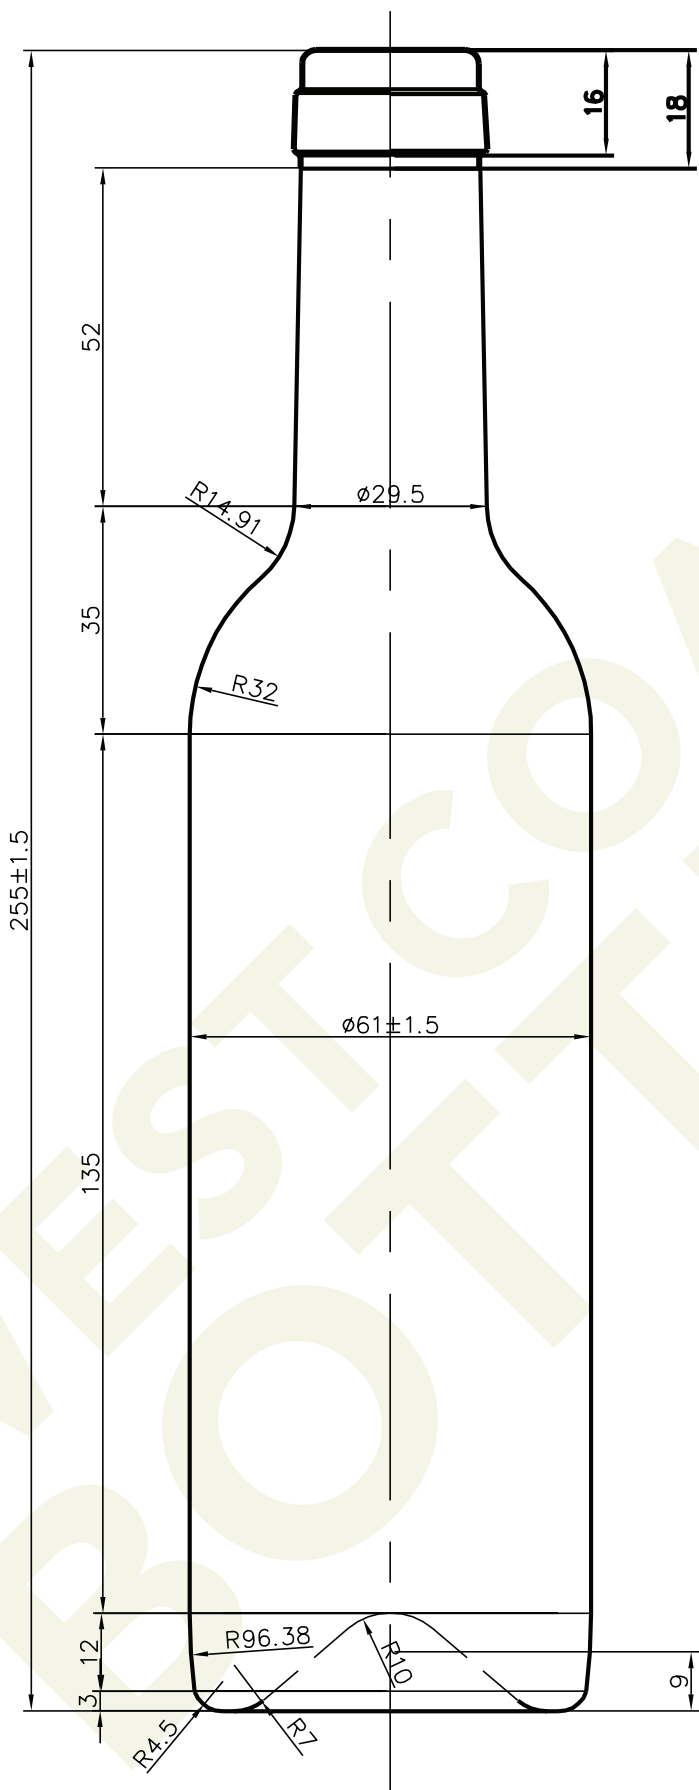

# WEST COAST BOTTLES

Number: W002  
Name: Elena  
Style: Bordeaux  
Capacity: 375 ml  
Finish: Standard Cork  
Color: Antique Green  
Height: 255 mm  
Weight: 395 g  
Diameter: 61 mm

[WESTCOASTBOTTLES.COM](http://WESTCOASTBOTTLES.COM)