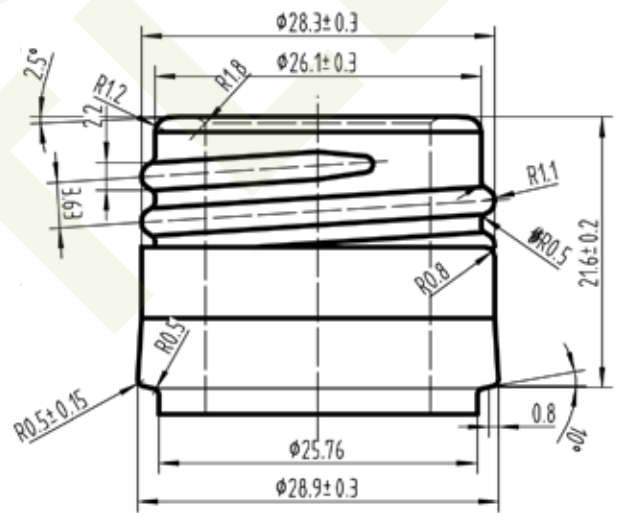

WEST COAST BOTTLES

Number: 500ml SC
Name: Capri
Style: Bordeaux
Capacity: 500 ml
Finish: Screw Cap
Color: Flint
Height: 299 mm
Weight: 385 g
Diameter: 62.5 mm

WESTCOASTBOTTLES.COM

PLEASE CONTACT US TO PLACE AN ORDER, REQUEST QUOTES OR TO REQUEST SAMPLES