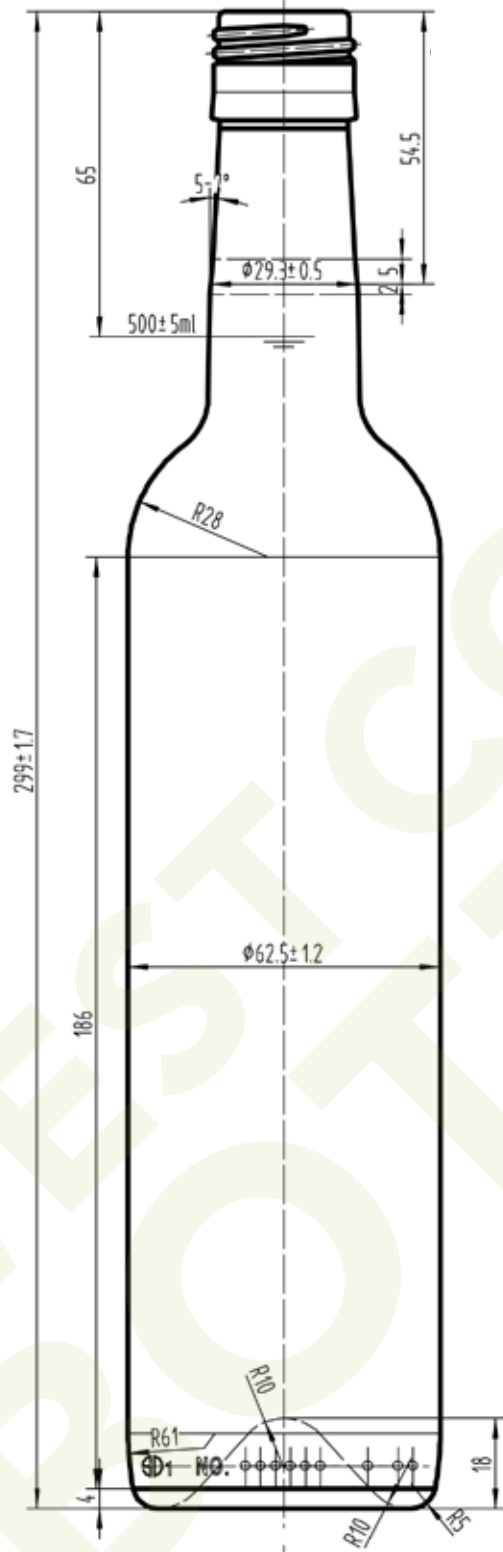

WEST COAST BOTTLES

Number: 500ml SC
Name: Capri
Style: Bordeaux
Capacity: 500 ml
Finish: Screw Cap
Color: Flint
Height: 299 mm
Weight: 385 g
Diameter: 62.5 mm

WESTCOASTBOTTLES.COM

PLEASE CONTACT US TO PLACE AN ORDER, REQUEST QUOTES OR TO REQUEST SAMPLES