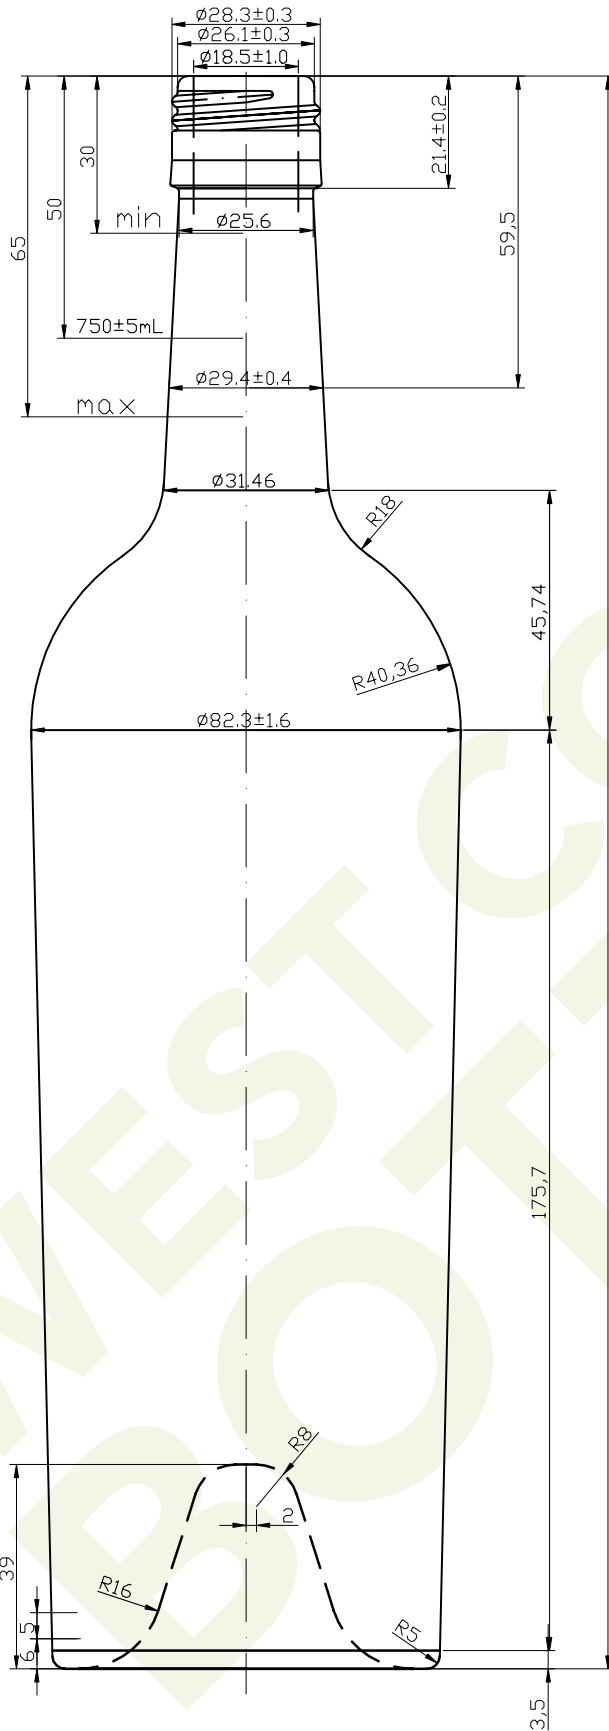

WEST COAST BOTTLES

Number:	14LK
Name:	Isabella
Style:	Bordeaux
Capacity:	750 ml
Finish:	Screw Top
Color:	Flint
Height:	304 mm
Weight:	660 g
Shoulder:	82.5 mm
Base:	74.5 mm

WESTCOASTBOTTLES.COM

PLEASE CONTACT US TO PLACE AN ORDER, REQUEST QUOTES OR TO REQUEST SAMPLES