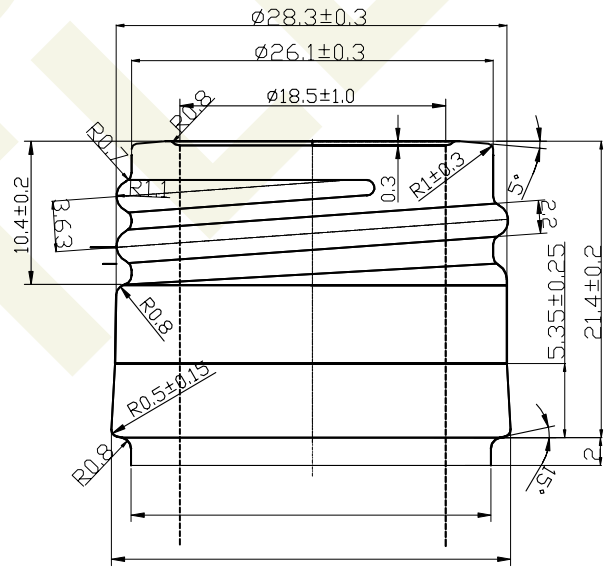

WEST COAST BOTTLES

Number:	14LK
Name:	Isabella
Style:	Bordeaux
Capacity:	750 ml
Finish:	Screw Top
Color:	Flint
Height:	304 mm
Weight:	660 g
Shoulder:	82.5 mm
Base:	74.5 mm

WESTCOASTBOTTLES.COM

PLEASE CONTACT US TO PLACE AN ORDER, REQUEST QUOTES OR TO REQUEST SAMPLES