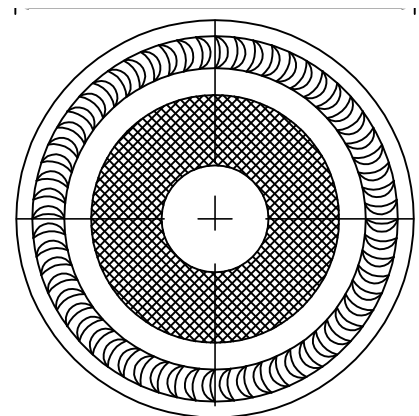

WEST COAST BOTTLES

Number:	W0272
Name:	Selina
Style:	Tapered Bordeaux
Capacity:	750 ml
Finish:	Standard Cork
Color:	Antique Green
Height:	304 mm
Weight:	660 g
Shoulder Diameter:	82.2 mm
Base Diameter:	74.6 mm

WESTCOASTBOTTLES.COM

PLEASE CONTACT US TO PLACE AN ORDER, REQUEST QUOTES OR TO REQUEST SAMPLES

1-800-282-2028 | SALES@WESTCOASTBOTTLES.COM