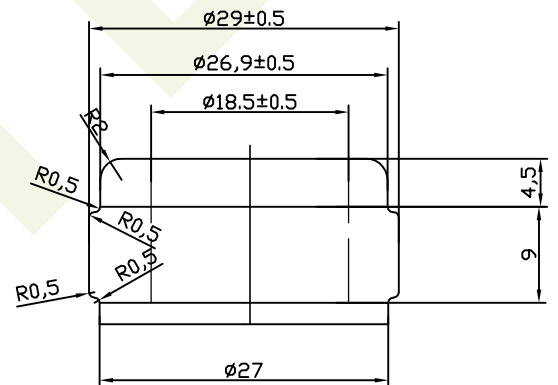

WEST COAST BOTTLES

Number:	W0272
Name:	Selina
Style:	Tapered Bordeaux
Capacity:	750 ml
Finish:	Standard Cork
Color:	Antique Green
Height:	304 mm
Weight:	660 g
Shoulder Diameter:	82.2 mm
Base Diameter:	74.6 mm

WESTCOASTBOTTLES.COM

PLEASE CONTACT US TO PLACE AN ORDER, REQUEST QUOTES OR TO REQUEST SAMPLES

1-800-282-2028 | SALES@WESTCOASTBOTTLES.COM