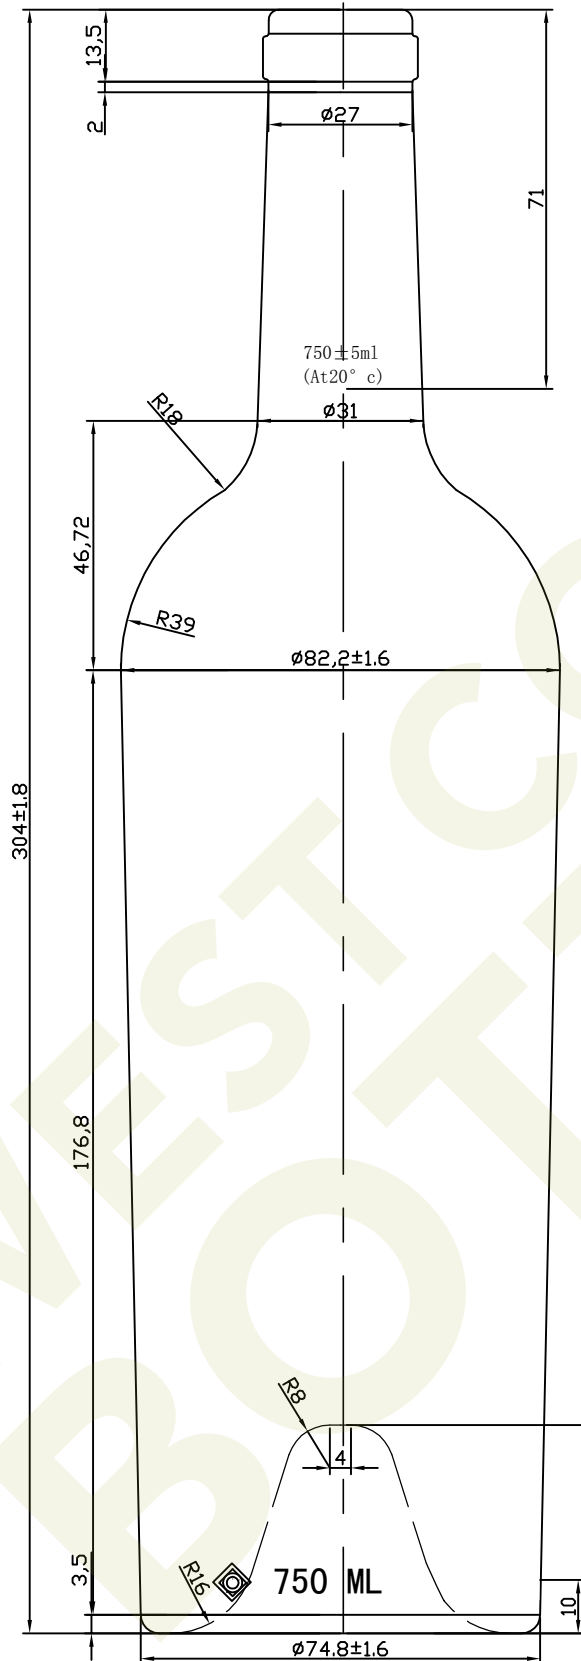

WEST COAST BOTTLES

Number:	W0272
Name:	Selina
Style:	Tapered Bordeaux
Capacity:	750 ml
Finish:	Standard Cork
Color:	Antique Green
Height:	304 mm
Weight:	660 g
Shoulder Diameter:	82.2 mm
Base Diameter:	74.6 mm

WESTCOASTBOTTLES.COM

PLEASE CONTACT US TO PLACE AN ORDER, REQUEST QUOTES OR TO REQUEST SAMPLES

1-800-282-2028 | SALES@WESTCOASTBOTTLES.COM