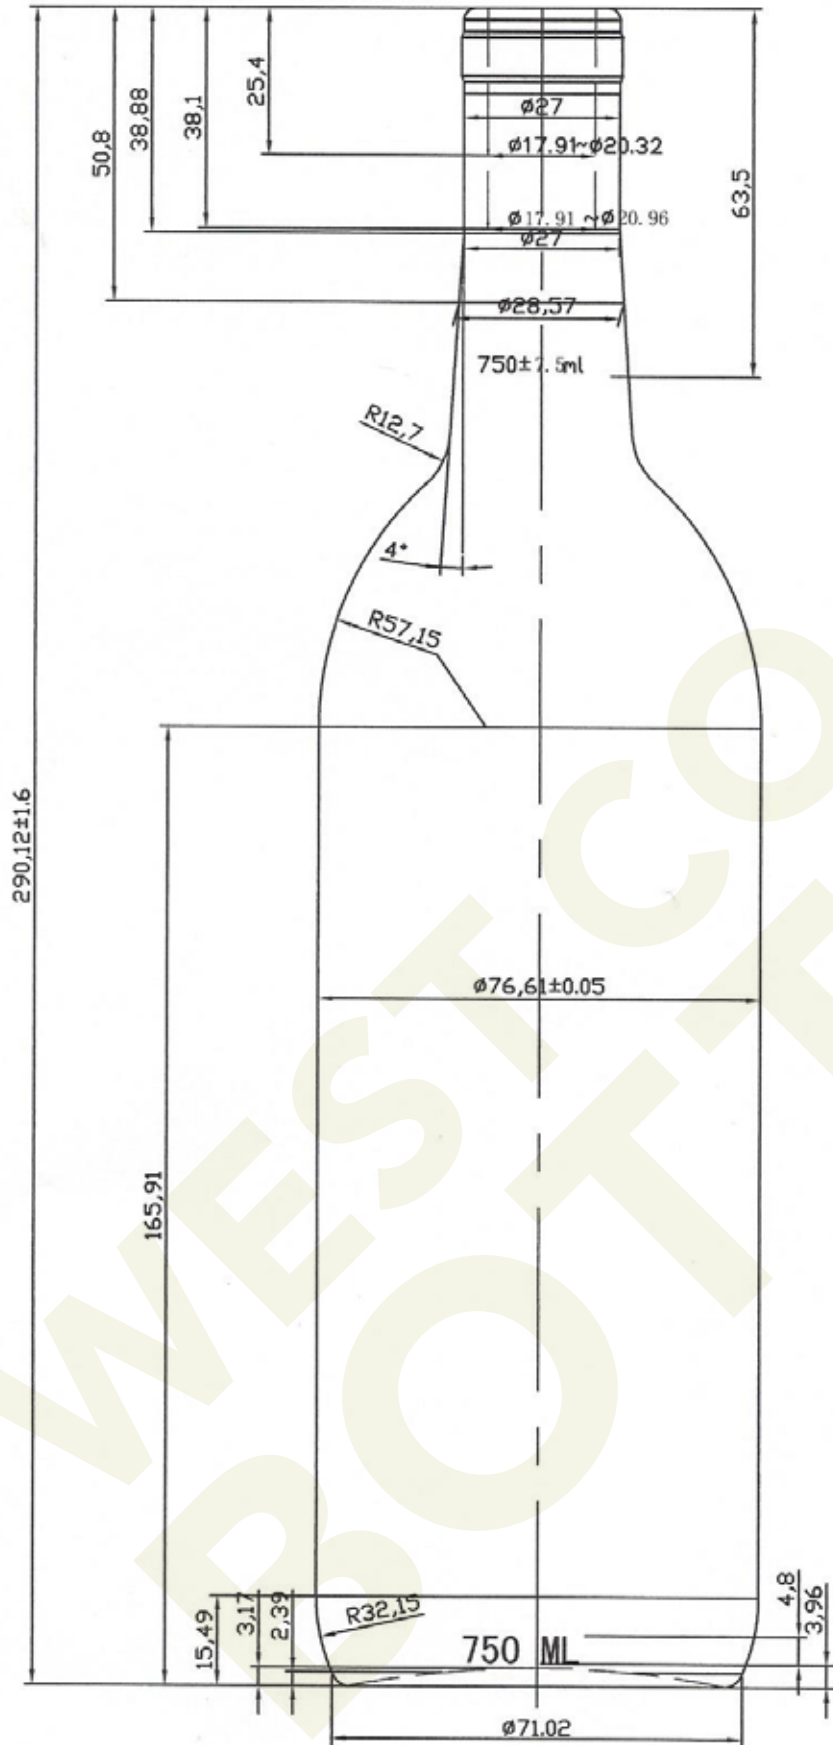

WEST COAST BOTTLES

Number:	W108
Name:	Gloria
Style:	Bordeaux
Capacity:	750 ml
Finish:	Standard Cork
Color:	Antique Green
Height:	290.1 mm
Weight:	450 g
Diameter:	76.61 mm

WESTCOASTBOTTLES.COM

PLEASE CONTACT US TO PLACE AN ORDER, REQUEST QUOTES OR TO REQUEST SAMPLES