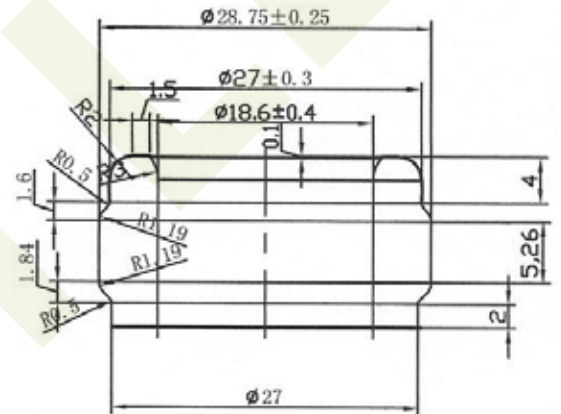

WEST COAST BOTTLES

Number:	W108
Name:	Gloria
Style:	Bordeaux
Capacity:	750 ml
Finish:	Standard Cork
Color:	Antique Green
Height:	290.1 mm
Weight:	450 g
Diameter:	76.61 mm

WESTCOASTBOTTLES.COM

PLEASE CONTACT US TO PLACE AN ORDER, REQUEST QUOTES OR TO REQUEST SAMPLES