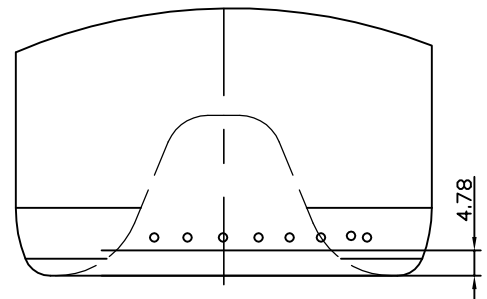

WEST COAST BOTTLES

Number: W227
 Name: Silvia
 Style: Bordeaux
 Capacity: 750 ml
 Finish: Standard Cork
 Color: Antique Green
 Height: 306 mm
 Weight: 700 g
 Diameter: 77.9 mm

WESTCOASTBOTTLES.COM

PLEASE CONTACT US TO PLACE AN ORDER, REQUEST QUOTES OR TO REQUEST SAMPLES