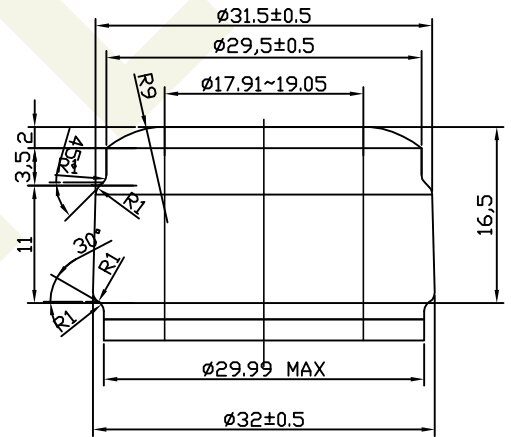

WEST COAST BOTTLES

Number: W227
 Name: Silvia
 Style: Bordeaux
 Capacity: 750 ml
 Finish: Standard Cork
 Color: Antique Green
 Height: 306 mm
 Weight: 700 g
 Diameter: 77.9 mm

WESTCOASTBOTTLES.COM

PLEASE CONTACT US TO PLACE AN ORDER, REQUEST QUOTES OR TO REQUEST SAMPLES