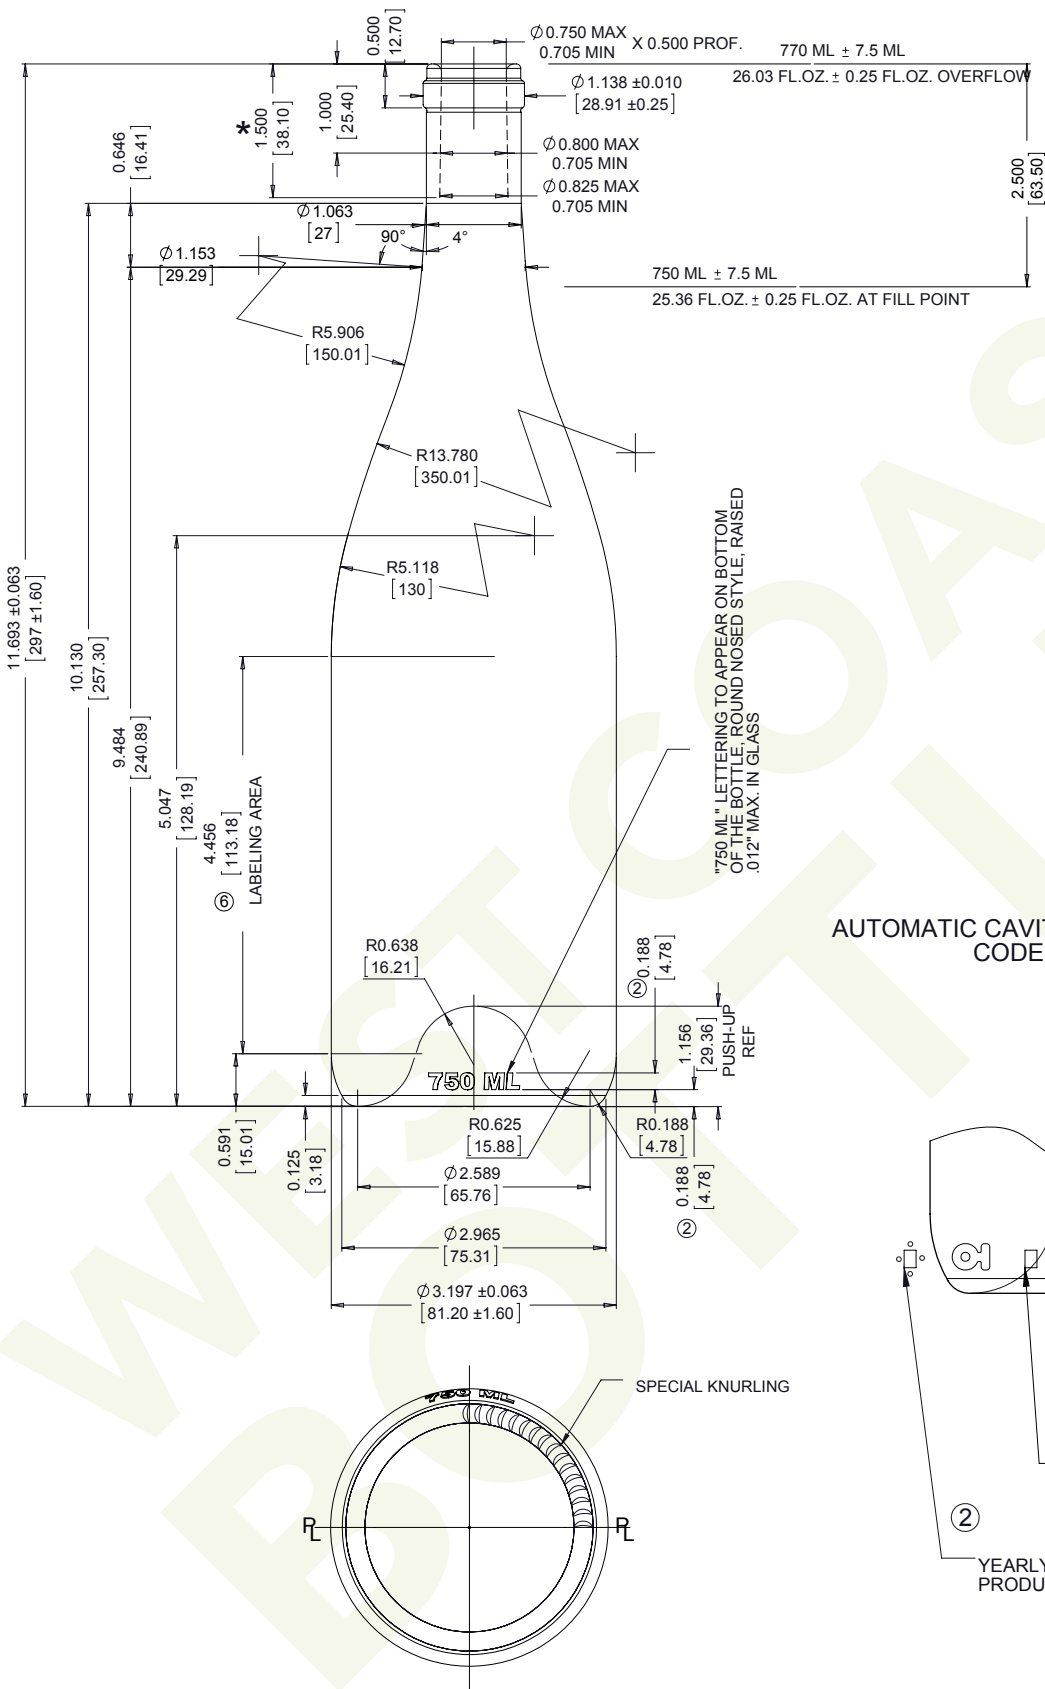

WEST COAST BOTTLES

Number:	WAU
Name:	Mary
Style:	Burgundy
Capacity:	750 ml
Finish:	Standard Cork
Color:	Antique Green
Height:	297 mm
Weight:	498 g
Diameter:	81.2 mm
Neck:	28.9 mm

WESTCOASTBOTTLES.COM

"750 ML" LETTERING TO APPEAR ON BOTTOM OF THE BOTTLE, ROUND NOSED STYLE, RAISED .012" MAX. IN GLASS

②
AUTOMATIC CAVITY IDENTIFICATION CODE AREA