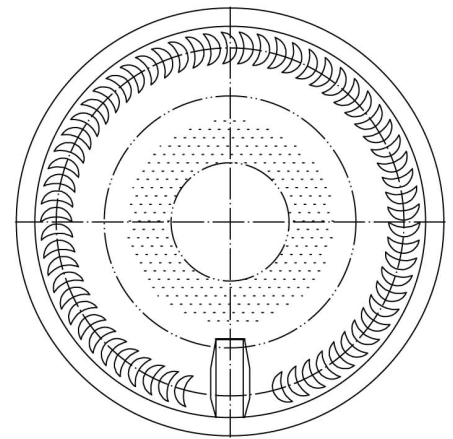

# WEST COAST BOTTLES

Number:	1726
Name:	Regina
Style:	Bordeaux Taper
Capacity:	750 ml
Finish:	Standard Cork
Color:	Flint
Height:	304.1 mm
Weight:	525 g
Shoulder:	80 mm
Diameter:	73.1 mm
Neck:	28.9 mm

[WESTCOASTBOTTLES.COM](http://WESTCOASTBOTTLES.COM)