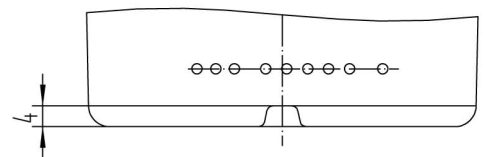

# WEST COAST BOTTLES

Number:	1726
Name:	Regina
Style:	Bordeaux Taper
Capacity:	750 ml
Finish:	Standard Cork
Color:	Flint
Height:	304.1 mm
Weight:	525 g
Shoulder:	80 mm
Diameter:	73.1 mm
Neck:	28.9 mm

[WESTCOASTBOTTLES.COM](http://WESTCOASTBOTTLES.COM)