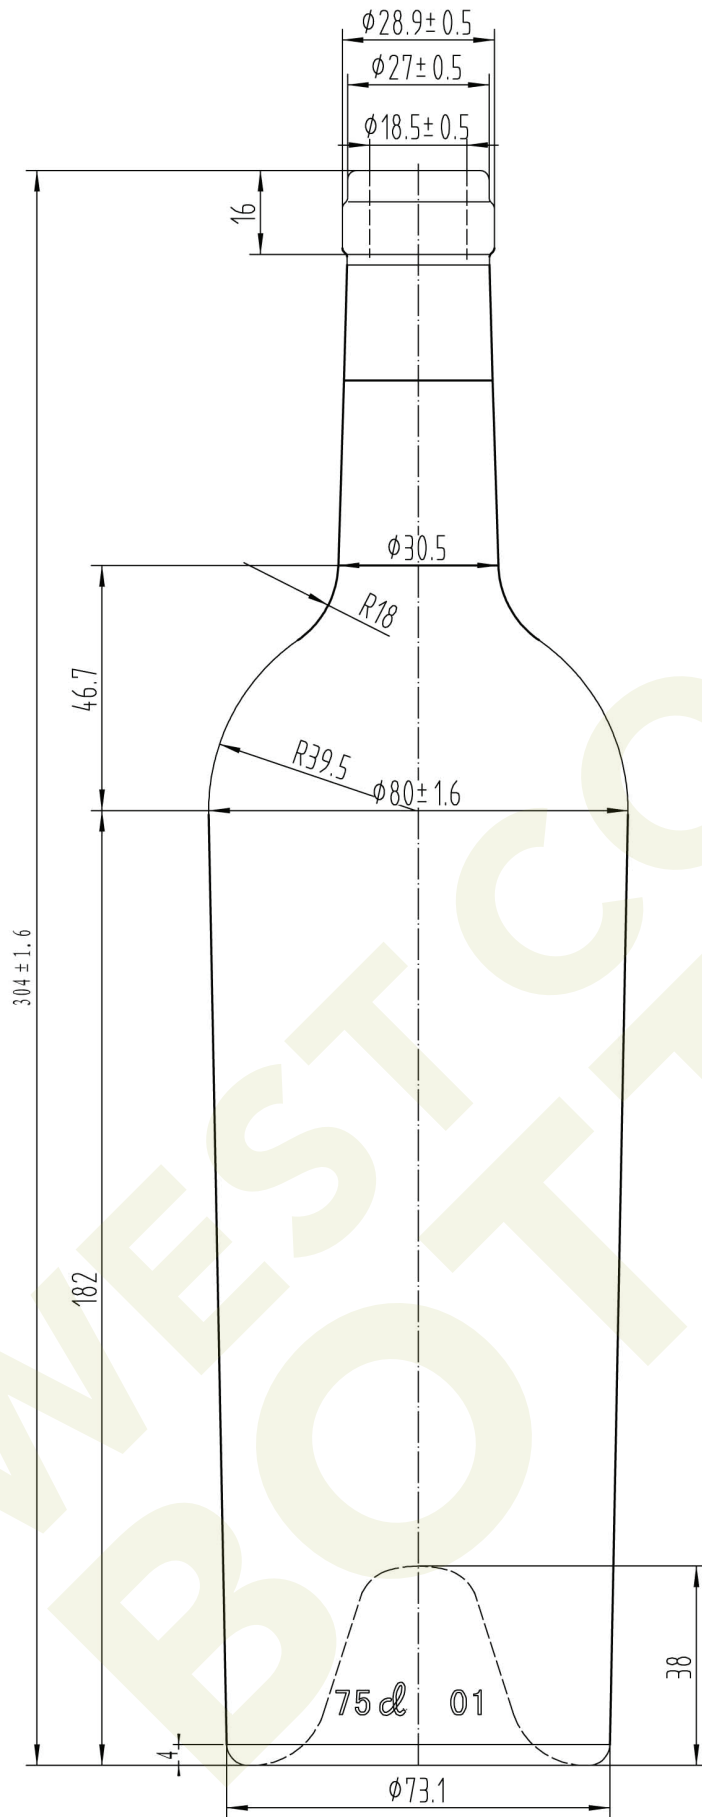

# WEST COAST BOTTLES

Number:	1726
Name:	Regina
Style:	Bordeaux Taper
Capacity:	750 ml
Finish:	Standard Cork
Color:	Flint
Height:	304.1 mm
Weight:	525 g
Shoulder:	80 mm
Diameter:	73.1 mm
Neck:	28.9 mm

[WESTCOASTBOTTLES.COM](http://WESTCOASTBOTTLES.COM)